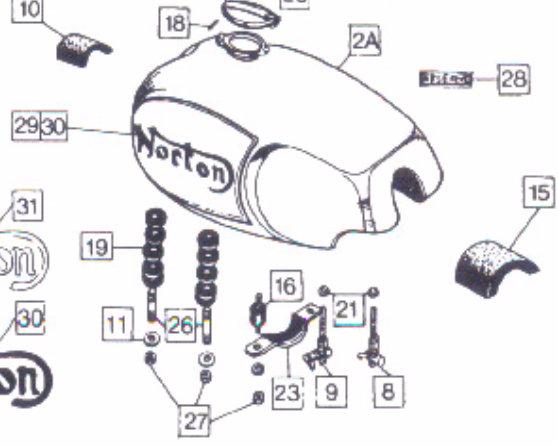

Norton
Norton

Gas Tanks

Plate No.	Part No.	Description	Qty.	Bin No.	Price
GLASS FIBRE GAS TANKS					
1	062025/8	*Tank, Fastback, British Racing Green	1	.....	.....
1	062025/7	*Tank, Fastback, Solid Signal Red	1	.....	.....
1	062025/4	*Tank, Fastback, Fireflake Royal Blue	1	.....	.....
1	062025/2	*Tank, Fastback, Fireflake Golden Bronze	1	.....	.....
2	062026/4	*Tank, Roadster, Fireflake Royal Blue	1	.....	.....
2	062026/6	*Tank, Roadster, Solid Canary Yellow	1	.....	.....
2	062026/7	*Tank, Roadster, Solid Signal Red	1	.....	.....
2	062026/9	*Tank, Roadster, Black with lining	1	.....	.....
2	062026/10	*Tank, Roadster, Solid Signal Orange	1	.....	.....
2	062026/2	*Tank, Roadster, Fireflake Golden Bronze	1	.....	.....
2	062026/3	*Tank, Roadster, Fireflake Roman Purple	1	.....	.....
3	062371/6	*Tank, Hirider, Solid Canary Yellow	1	.....	.....
3	062371/11	*Tank, Hirider, Solid Tangerine	1	.....	.....
4	063173/9	*Tank, Interstate, Black/Gold lining	1	.....	.....
4	063173/14	*Tank, Intersate, Blue/Silver lining	1	.....	.....
*All the above are less decals					
STEEL GAS TANKS					
2A	062701/4	*Tank, Roadster, Fireflake Royal Blue	1	.....	.....
2A	062701/6	*Tank, Roadster, Solid Canary Yellow	1	.....	.....
2A	062701/7	*Tank, Roadster, Solid Signal Red	1	.....	.....
2A	062701/9	*Tank, Roadster, Black with lining	1	.....	.....
2A	062701/10	*Tank, Roadster, Solid Signal Orange	1	.....	.....
2A	063156/2	*Tank, Roadster, Fireflake Golden Bronze	1	.....	.....
2A	063156/3	*Tank, Roadster, Fireflake Roman Purple	1	.....	.....
4A	063394/9	*Tank, Interstate, Black/Gold lining	1	.....	.....
4A	063394/14	*Tank, Interstate, Blue/Silver lining	1	.....	.....
4A	063394/15	*Tank, Interstate, Red	1	.....	.....
5	061764/1	*Tank, Interpol, White (with recess)	1	.....	.....
6	062224/1	*Tank, Interpol, Black (with top pommels)	1	.....	.....
*All the above are less decals and fittings					
GAS TANK FITTINGS					
7	000183	Tap Washer	2	.....	.....
8	031746	Tap Reserve	1	.....	.....
9	033155	Tap	1	.....	.....
10	026359	Thin Rubber	1	.....	.....
11	014999	Washer	2	.....	.....
12	060498	Ring, Tank Fixing	1	.....	.....
13	013325	Filler Cap - Interpol Models	1	.....	.....
14	060797	Nyloc Nut	2	.....	.....
15	062567	Thick Rubber	1	.....	.....
16	060622	Mounting	2	.....	.....
17	060681	Filler Cap - all except Interpol	1	.....	.....
18	060882	Pin, Filler Cap - all except Interpol	1	.....	.....
19	060648	Front Rubber	8 or 12	.....	.....
20	060359	Rear Bolt	2	.....	.....
21	000011	Washer	2	.....	.....
22	062367	Strap, Hi-Rider Model	1	.....	.....
23	063121	Fixing Strap, Steel Tanks	1	.....	.....
24	063239	Fixing Strap, Interstate	1	.....	.....
25	063204	Thick Rubber	1	.....	.....
26	063215	Stud, Tank Fixing	2	.....	.....
27	063123	Nut, Nyloc	4	.....	.....
DECALS					
28	009195	Decal "Reserve"	1	.....	.....
29	062021	Decal "Norton" Gold/Black Edge	2	.....	.....
30	062022	Decal "Norton" All Black	2	.....	.....
31	063179	Decal "Norton" Silver/Black Edge	2	.....	.....