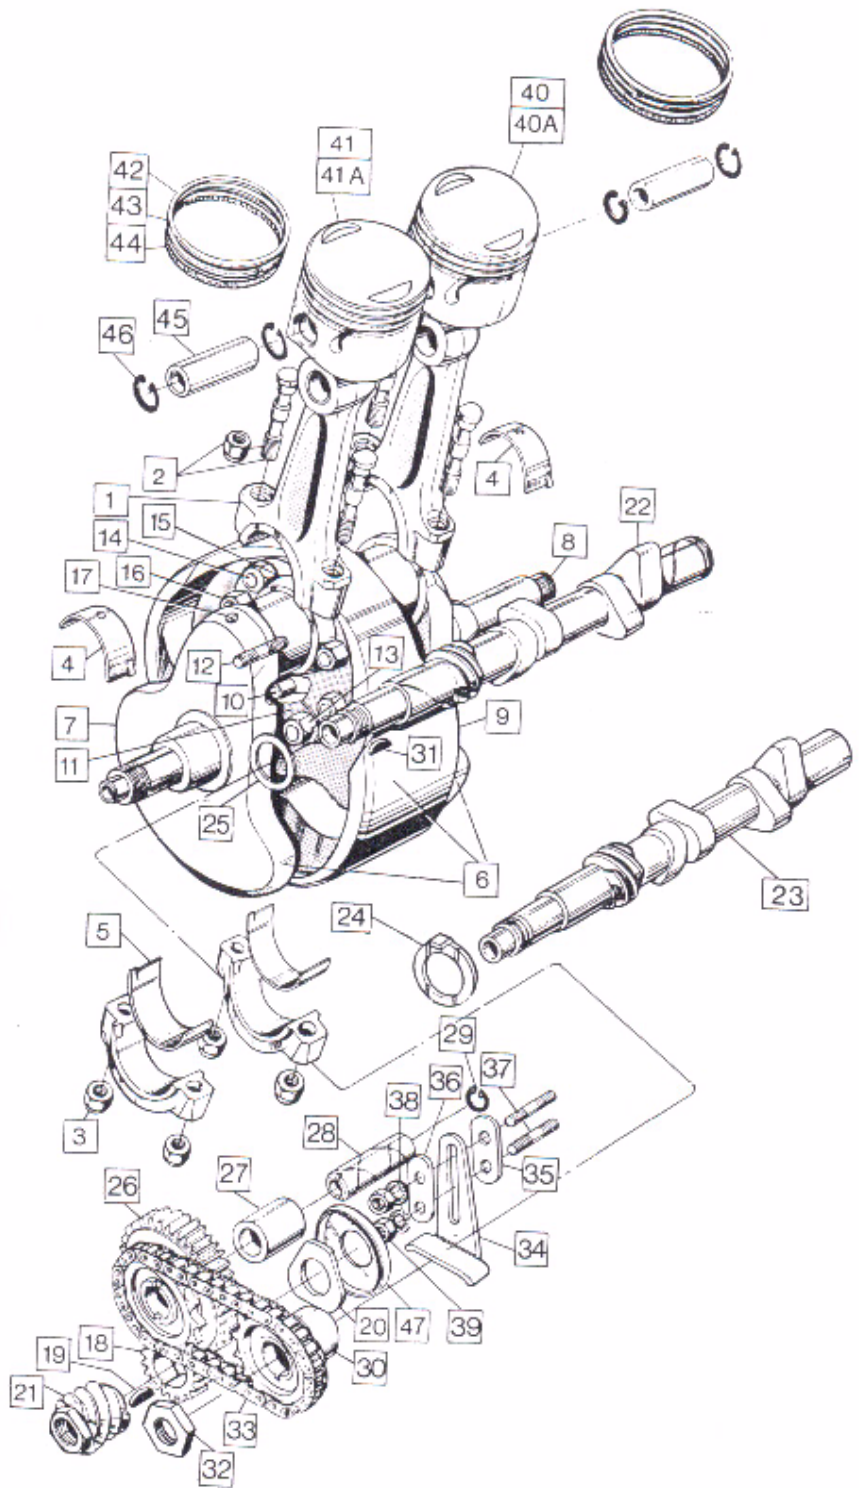

Engine: Crankshaft, Connecting Rods, Pistons, Camshaft, Timing Gear

Engine: Crankshaft, Connecting Rods, Pistons, Camshaft, Timing Gear

Plate No.	Part No.	Description	Qty.	Bin No.	Price
1	NM.25369	Connecting Rod with Cap	2	.....	.....
2	NM.23254	Connecting Rod Bolt	4	.....	.....
3	NM.23253	Connecting Rod Self Locking Nut	4	.....	.....
4	NM.25384	*Big End Shell Upper	2	.....	.....
5	NM.23255	*Big End Shell Lower	2	.....	.....
6	063106	Crankshaft Assembled	1	.....	.....
7	NM.23262	Crank-cheek T.S.	1	.....	.....
8	060542	Crank-cheek D.S.	1	.....	.....
9	060731	Flywheel	1	.....	.....
10	NMT2105	Dowel	1	.....	.....
11	NMT2032	Nut Retaining Plate	2	.....	.....
12	NMT2086	Crankshaft Stud	2	.....	.....
13	NMT2031	Crankshaft Stud Nut	4	.....	.....
14	NMT2033	Crankshaft Bolt	4	.....	.....
15	NMT2031	Crankshaft Bolt Nut	2	.....	.....
16	NM.23280	Crankshaft Bolt Nut	2	.....	.....
17	NME4591	Crankshaft Oilway Screw	1	.....	.....
18	NMT2035	Timing Pinion	1	.....	.....
19	000572	Timing Pinion Key	1	.....	.....
20	NMT.2007	Timing Pinion Back plate	1	.....	.....
21	NM.24732	Timing Pinion Nut (oil pump worm)	1	.....	.....
22	061084	Camshaft (Standard)	1	.....	.....
23	063536	Camshaft (Combat)	1	.....	.....
24	062601	Thrust Washer	1	.....	.....
25	061086	Camshaft Thrust Washer	2	.....	.....
26	061077	Intermediate Gear c/w Bush	1	.....	.....
27	061079	Intermediate Gear Bush	1	.....	.....
28	061078	Intermediate Gear Shaft	1	.....	.....
29	NM.17823	Intermediate Gear Shaft Circlip	1	.....	.....
30	061080	Camshaft Sprocket	1	.....	.....
31	000572	Camshaft Sprocket Key	1	.....	.....
32	NM.20732	Camshaft Sprocket Nut	1	.....	.....
33	NM.17806	Camshaft Chain	1	.....	.....
34	061094	Tensioner Slipper	1	.....	.....
35	NMT2218	Tensioner Backing Plate, Thin	1	.....	.....
36	NMT2218A	Tensioner Backing Plate, Thick	1	.....	.....
37	NMT247	Tensioner Stud	2	.....	.....
38	NM.18202	Tensioner Stud Washer	2	.....	.....
39	NME3231	Tensioner Stud Nut	2	.....	.....
40A	063348	(Piston complete L.H. Combat	1	.....	.....
40	063338	(Piston complete L.H. Standard	1	.....	.....
41A	063349	(Piston complete R.H. Combat	1	.....	.....
41	063339	(Piston complete R.H. Standard	1	.....	.....
42	†060952	*(Piston Ring Top - Chrome	2	.....	.....
43	†062262	(Piston Ring plain	2	.....	.....
44	†062461	(Piston Ring Scraper	2	.....	.....
45	060955	(Wrist Pin	2	.....	.....
46	NM.23276	Circlip	2	.....	.....
47	NMT2008	Sealing Washer, timing side bearing	1	.....	.....

*For oversizes/undersizes Refer preface

†Available only in sets. Refer preface