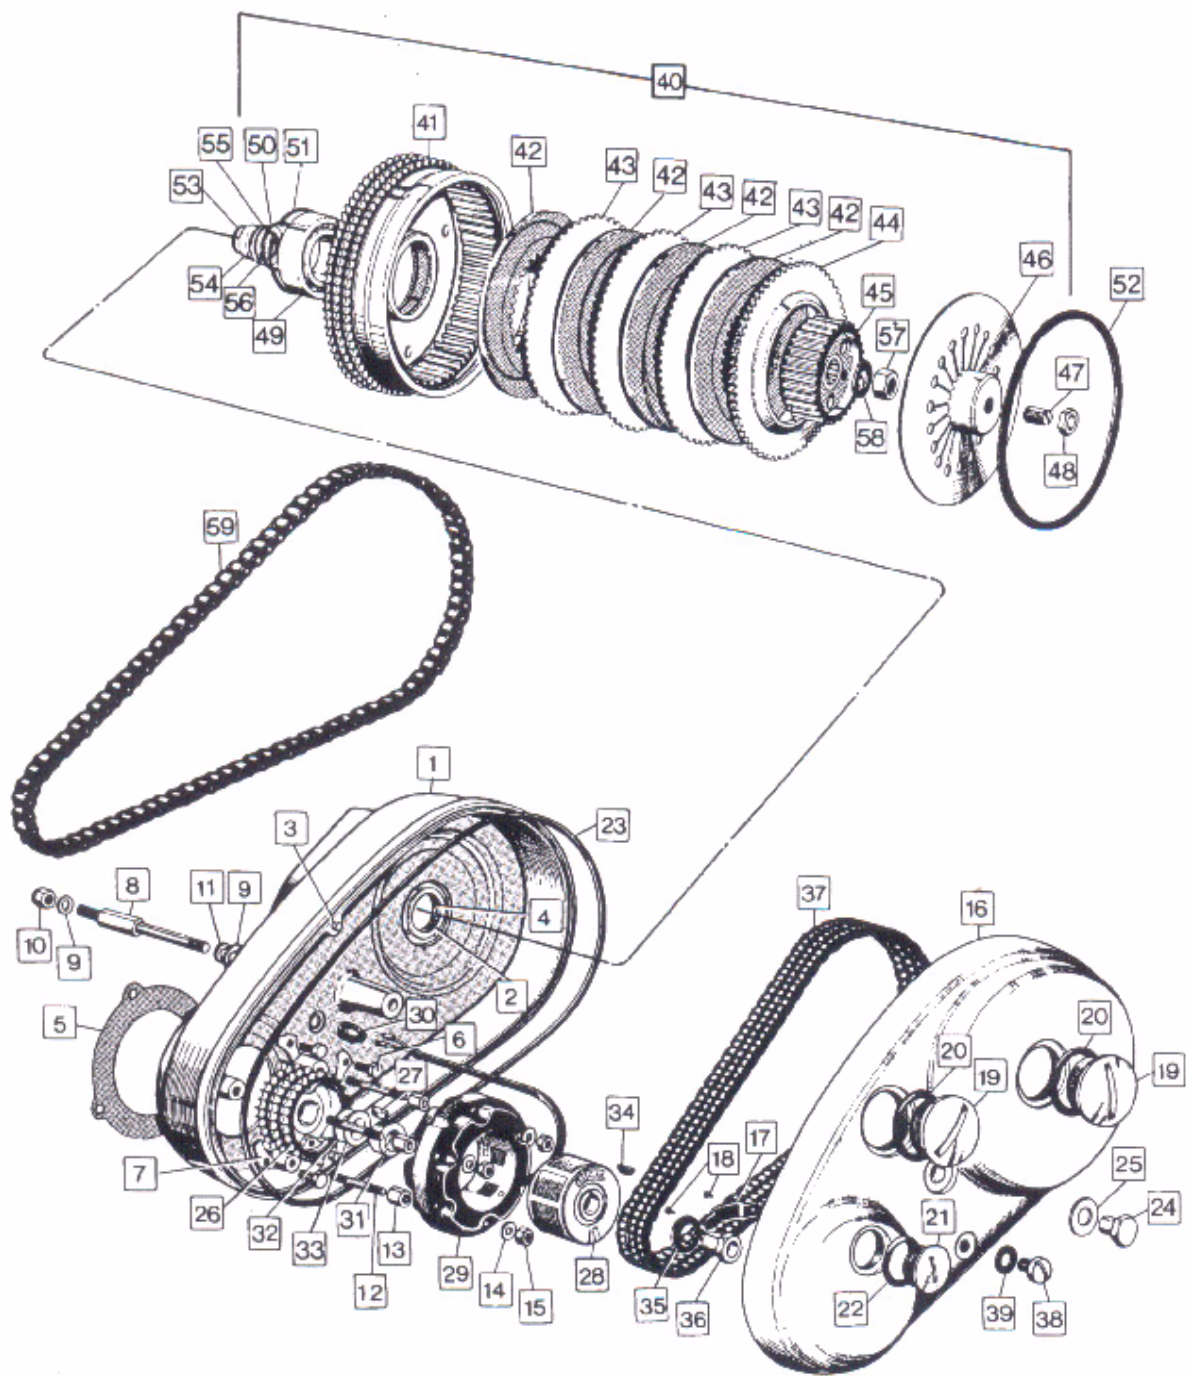

Chaincases, Chains, Sprockets, Clutch, Alternator

Chaincases, Chains, Sprockets, Clutch, Alternator

Plate No.	Part No.	Description	Qty.	Bin No.	Price
1	060374	Chaincase Inner Half c/w Dowels	1	.....	.....
2	060769	Chaincase Oil Seal Disc	2	.....	.....
3	024145	Chaincase Dowel	2	.....	.....
4	012443	Chaincase Felt Seal	1	.....	.....
5	060711	Chaincase to Crankcase Gasket	1	.....	.....
6	060375	Chaincase Fixing Bolt	3	.....	.....
7	060395	Chaincase Fixing Bolt Washer	3	.....	.....
8	060376	Chaincase Centre Stud	1	.....	.....
9	000010	Chaincase Centre Stud Washer	2	.....	.....
10	060397	Chaincase Centre Stud Nut	1	.....	.....
11	060399	Chaincase Centre Stud Shim	AR	.....	.....
12	060386	Stator Stud	3	.....	.....
13	060377	Stator Stud Spacer	3	.....	.....
14	000011	Stator Stud Washer	3	.....	.....
15	060700	Stator Stud Nut	3	.....	.....
16	062585	Chaincase Outer Half with Timing Plate	1	.....	.....
17	060763	Ignition Indicator Plate	1	.....	.....
18	060663	Hammer Drive Screw	2	.....	.....
19	060388	Chain Inspection Cap	2	.....	.....
20	062581	Chain Inspection Cap 'O' Ring	2	.....	.....
21	060659	Timing Inspection Cap	1	.....	.....
22	062580	Timing Inspection Cap 'O' Ring	1	.....	.....
23	060398	Chaincase Band Rubber	1	.....	.....
24	060367	Chaincase Attachment Nut	1	.....	.....
25	060368	Chaincase Attachment Nut Washer	1	.....	.....
26	060383	Engine Sprocket	1	.....	.....
27	NME3682	Engine Sprocket Key	1	.....	.....
28	54213901	Rotor	1	.....	.....
29	47205A	Stator	1	.....	.....
30	060903	Alternator Grommet	1	.....	.....
31	060402	Rotor Spacer	1	.....	.....
32	060665	Rotor Shim .010"	AR	.....	.....
33	060664	Rotor Shim .036"	AR	.....	.....
34	NM.20948	Rotor Key	1	.....	.....
35	NM.24948	Rotor Washer	1	.....	.....
36	060387	Rotor Nut	1	.....	.....
37	060366	Front Chain (Primary)	1	.....	.....
38	062582	Chaincase Oil Level Plug	1	.....	.....
39	062583	Chaincase Oil Level 'O' Ring	1	.....	.....
40	062481	Clutch Complete	1	.....	.....
41	062482	Clutch Sprocket c/w Backplate	1	.....	.....
42	061339	Clutch Friction Plate	4	.....	.....
43	060746	Clutch Plain Plate	3	.....	.....
44	060745	Clutch Pressure Plate	1	.....	.....
45	060743	Clutch Centre	1	.....	.....
46	060770	Clutch Spring Plate with Centre	1	.....	.....
47	061179	Clutch Adjuster	1	.....	.....
48	060005	Clutch Adjuster Nut	1	.....	.....
49	060750	Clutch Bearing	1	.....	.....
50	060753	Clutch Bearing Inner Circlip	1	.....	.....
51	060754	Clutch Bearing Outer Circlip	1	.....	.....
52	060751	Clutch Spring Circlip	1	.....	.....
53	060752	Clutch Location Circlip	1	.....	.....
54	060747	Clutch Location Spacer	1	.....	.....
55	060894	Clutch Location Shim .036"	AR	.....	.....
56	060895	Clutch Location Shim .048"	AR	.....	.....
57	040373	Clutch Fixing Nut	1	.....	.....
58	040374	Clutch Fixing Nut Washer	1	.....	.....
59	017376	Rear Chain	1	.....	.....