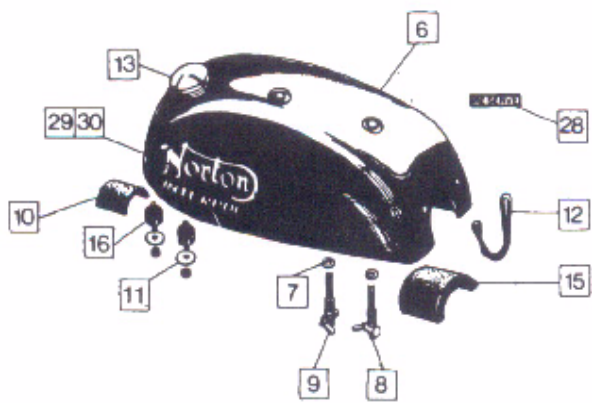

Norton
Norton

Gas Tanks

Plate No.	Part No.	Description	Qty.	Bin No.	Price
GLASS FIBRE GAS TANKS					
1	062025/8	*Tank, Fastback, British Racing Green	1	.....	.....
1	062025/7	*Tank, Fastback, Solid Signal Red	1	.....	.....
1	062025/4	*Tank, Fastback, Fireflake Royal Blue	1	.....	.....
1	062025/2	*Tank, Fastback, Fireflake Golden Bronze	1	.....	.....
2	062026/4	*Tank, Roadster, Fireflake Royal Blue	1	.....	.....
2	062026/6	*Tank, Roadster, Solid Canary Yellow	1	.....	.....
2	062026/7	*Tank, Roadster, Solid Signal Red	1	.....	.....
2	062026/9	*Tank, Roadster, Black with lining	1	.....	.....
2	062026/10	*Tank, Roadster, Solid Signal Orange	1	.....	.....
2	062026/2	*Tank, Roadster, Fireflake Golden Bronze	1	.....	.....
2	062026/3	*Tank, Roadster, Fireflake Roman Purple	1	.....	.....
3	062371/6	*Tank, Hirider, Solid Canary Yellow	1	.....	.....
3	062371/11	*Tank, Hirider, Solid Tangerine	1	.....	.....
4	063173/9	*Tank, Interstate, Black/Gold lining	1	.....	.....
4	063173/14	*Tank, Intersate, Blue/Silver lining	1	.....	.....
*All the above are less decals					
STEEL GAS TANKS					
2A	062701/4	*Tank, Roadster, Fireflake Royal Blue	1	.....	.....
2A	062701/6	*Tank, Roadster, Solid Canary Yellow	1	.....	.....
2A	062701/7	*Tank, Roadster, Solid Signal Red	1	.....	.....
2A	062701/9	*Tank, Roadster, Black with lining	1	.....	.....
2A	062701/10	*Tank, Roadster, Solid Signal Orange	1	.....	.....
2A	063156/2	*Tank, Roadster, Fireflake Golden Bronze	1	.....	.....
2A	063156/3	*Tank, Roadster, Fireflake Roman Purple	1	.....	.....
4A	063394/9	*Tank, Interstate, Black/Gold lining	1	.....	.....
4A	063394/14	*Tank, Interstate, Blue/Silver lining	1	.....	.....
4A	063394/15	*Tank, Interstate, Red	1	.....	.....
5	061764/1	*Tank, Interpol, White (with recess)	1	.....	.....
6	062224/1	*Tank, Interpol, Black (with top pommels)	1	.....	.....
*All the above are less decals and fittings					
GAS TANK FITTINGS					
7	000183	Tap Washer	2	.....	.....
8	031746	Tap Reserve	1	.....	.....
9	033155	Tap	1	.....	.....
10	026359	Thin Rubber	1	.....	.....
11	014999	Washer	2	.....	.....
12	060498	Ring, Tank Fixing	1	.....	.....
13	013325	Filler Cap - Interpol Models	1	.....	.....
14	060797	Nyloc Nut	2	.....	.....
15	062567	Thick Rubber	1	.....	.....
16	060622	Mounting	2	.....	.....
17	060681	Filler Cap - all except Interpol	1	.....	.....
18	060882	Pin, Filler Cap - all except Interpol	1	.....	.....
19	060648	Front Rubber	8 or 12	.....	.....
20	060359	Rear Bolt	2	.....	.....
21	000011	Washer	2	.....	.....
22	062367	Strap, Hi-Rider Model	1	.....	.....
23	063121	Fixing Strap, Steel Tanks	1	.....	.....
24	063239	Fixing Strap, Interstate	1	.....	.....
25	063204	Thick Rubber	1	.....	.....
26	063215	Stud, Tank Fixing	2	.....	.....
27	063123	Nut, Nyloc	4	.....	.....
DECALS					
28	009195	Decal "Reserve"	1	.....	.....
29	062021	Decal "Norton" Gold/Black Edge	2	.....	.....
30	062022	Decal "Norton" All Black	2	.....	.....
31	063179	Decal "Norton" Silver/Black Edge	2	.....	.....