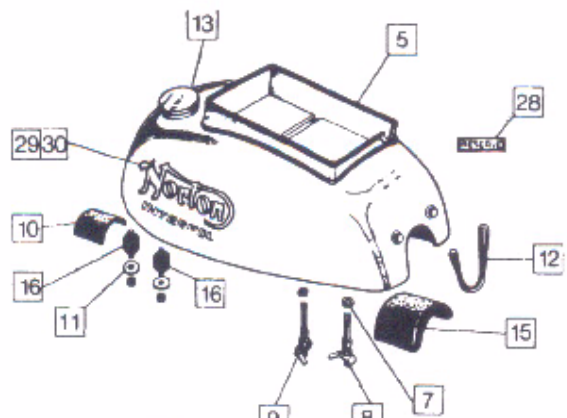

Norton
Norton

Gas Tanks

Plate No.	Part No.	Description	Qty.	Bin No.	Price
GLASS FIBRE GAS TANKS					
1	062025/8	*Tank, Fastback, British Racing Green	1	.....	.....
1	062025/7	*Tank, Fastback, Solid Signal Red	1	.....	.....
1	062025/4	*Tank, Fastback, Fireflake Royal Blue	1	.....	.....
1	062025/2	*Tank, Fastback, Fireflake Golden Bronze	1	.....	.....
2	062026/4	*Tank, Roadster, Fireflake Royal Blue	1	.....	.....
2	062026/6	*Tank, Roadster, Solid Canary Yellow	1	.....	.....
2	062026/7	*Tank, Roadster, Solid Signal Red	1	.....	.....
2	062026/9	*Tank, Roadster, Black with lining	1	.....	.....
2	062026/10	*Tank, Roadster, Solid Signal Orange	1	.....	.....
2	062026/2	*Tank, Roadster, Fireflake Golden Bronze	1	.....	.....
2	062026/3	*Tank, Roadster, Fireflake Roman Purple	1	.....	.....
3	062371/6	*Tank, Hirider, Solid Canary Yellow	1	.....	.....
3	062371/11	*Tank, Hirider, Solid Tangerine	1	.....	.....
4	063173/9	*Tank, Interstate, Black/Gold lining	1	.....	.....
4	063173/14	*Tank, Intersate, Blue/Silver lining	1	.....	.....
*All the above are less decals					
STEEL GAS TANKS					
2A	062701/4	*Tank, Roadster, Fireflake Royal Blue	1	.....	.....
2A	062701/6	*Tank, Roadster, Solid Canary Yellow	1	.....	.....
2A	062701/7	*Tank, Roadster, Solid Signal Red	1	.....	.....
2A	062701/9	*Tank, Roadster, Black with lining	1	.....	.....
2A	062701/10	*Tank, Roadster, Solid Signal Orange	1	.....	.....
2A	063156/2	*Tank, Roadster, Fireflake Golden Bronze	1	.....	.....
2A	063156/3	*Tank, Roadster, Fireflake Roman Purple	1	.....	.....
4A	063394/9	*Tank, Interstate, Black/Gold lining	1	.....	.....
4A	063394/14	*Tank, Interstate, Blue/Silver lining	1	.....	.....
4A	063394/15	*Tank, Interstate, Red	1	.....	.....
5	061764/1	*Tank, Interpol, White (with recess)	1	.....	.....
6	062224/1	*Tank, Interpol, Black (with top pommels)	1	.....	.....
*All the above are less decals and fittings					
GAS TANK FITTINGS					
7	000183	Tap Washer	2	.....	.....
8	031746	Tap Reserve	1	.....	.....
9	033155	Tap	1	.....	.....
10	026359	Thin Rubber	1	.....	.....
11	014999	Washer	2	.....	.....
12	060498	Ring, Tank Fixing	1	.....	.....
13	013325	Filler Cap - Interpol Models	1	.....	.....
14	060797	Nyloc Nut	2	.....	.....
15	062567	Thick Rubber	1	.....	.....
16	060622	Mounting	2	.....	.....
17	060681	Filler Cap - all except Interpol	1	.....	.....
18	060882	Pin, Filler Cap - all except Interpol	1	.....	.....
19	060648	Front Rubber	8 or 12	.....	.....
20	060359	Rear Bolt	2	.....	.....
21	000011	Washer	2	.....	.....
22	062367	Strap, Hi-Rider Model	1	.....	.....
23	063121	Fixing Strap, Steel Tanks	1	.....	.....
24	063239	Fixing Strap, Interstate	1	.....	.....
25	063204	Thick Rubber	1	.....	.....
26	063215	Stud, Tank Fixing	2	.....	.....
27	063123	Nut, Nyloc	4	.....	.....
DECALS					
28	009195	Decal "Reserve"	1	.....	.....
29	062021	Decal "Norton" Gold/Black Edge	2	.....	.....
30	062022	Decal "Norton" All Black	2	.....	.....
31	063179	Decal "Norton" Silver/Black Edge	2	.....	.....