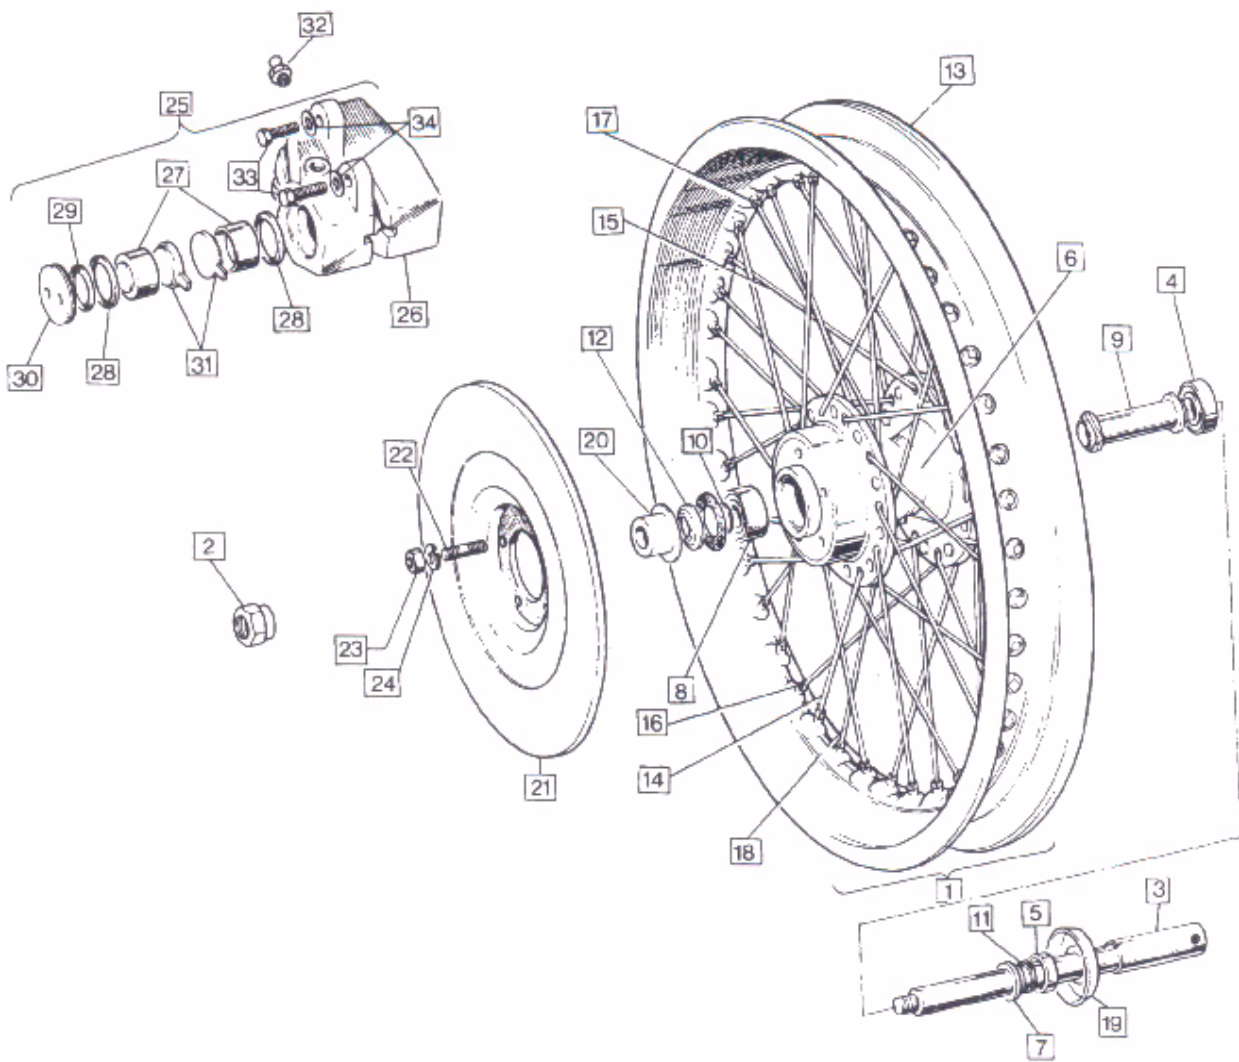

Front Wheel and Brake (Disc Type)

Front Wheel and Brake (Disc Type)

15

Plate No.	Part No.	Description	Qty.	Bin No.	Price
1	061950	Rim and Hub Assembly	1	.....	.....
2	060361	Spindle Nut	1	.....	.....
3	060362	Wheel Spindle	1	.....	.....
4	040100	Bearing, L.H.	1	.....	.....
5	060363	Bearing Lockring	1	.....	.....
6	062867	Hub Shell c/w Bearing, Spacer, etc.	1	.....	.....
7	NM.16783	Spacer	1	.....	.....
8	NM.17721	Bearing, R.H.	1	.....	.....
9	061955	Spacer	1	.....	.....
10	062071	Washer	1	.....	.....
11	NM.E6885	Seal	2	.....	.....
12	NM.19714	Washer	1	.....	.....
13	061951	Rim WM2 - 19	1	.....	.....
14	062538	Spoke, R.H.	20	.....	.....
15	062539	Spoke, L.H. Inner	10	.....	.....
16	062540	Spoke, L.H. Outer	10	.....	.....
17	062595	Spoke Nipple, R.H.	20	.....	.....
18	063207	Spoke Nipple, L.H.	20	.....	.....
19	NM.18551	Dust Cover	1	.....	.....
20	062448	Spacer, R.H.	1	.....	.....
21	061885	Disc	1	.....	.....
22	061960	Stud	5	.....	.....
23	22815	Nut	5	.....	.....
24	22528	Washer	5	.....	.....
25	061926	Caliper Assembly	1	.....	.....
26	061927	*Caliper	1	.....	.....
27	061896	Piston	2	.....	.....
28	061930	Seal	2	.....	.....
29	062187	Seal	1	.....	.....
30	062185	End Plug	1	.....	.....
31	061894	Friction Pads	2	.....	.....
32	061929	Bleed Nipple	1	.....	.....
33	0700291	Screw	2	.....	.....
34	26634	Spring Washer	2	.....	.....
Not illus.	SSB2612	Caliper Assembly Repair Kit	AR	.....	.....

*Not available separately