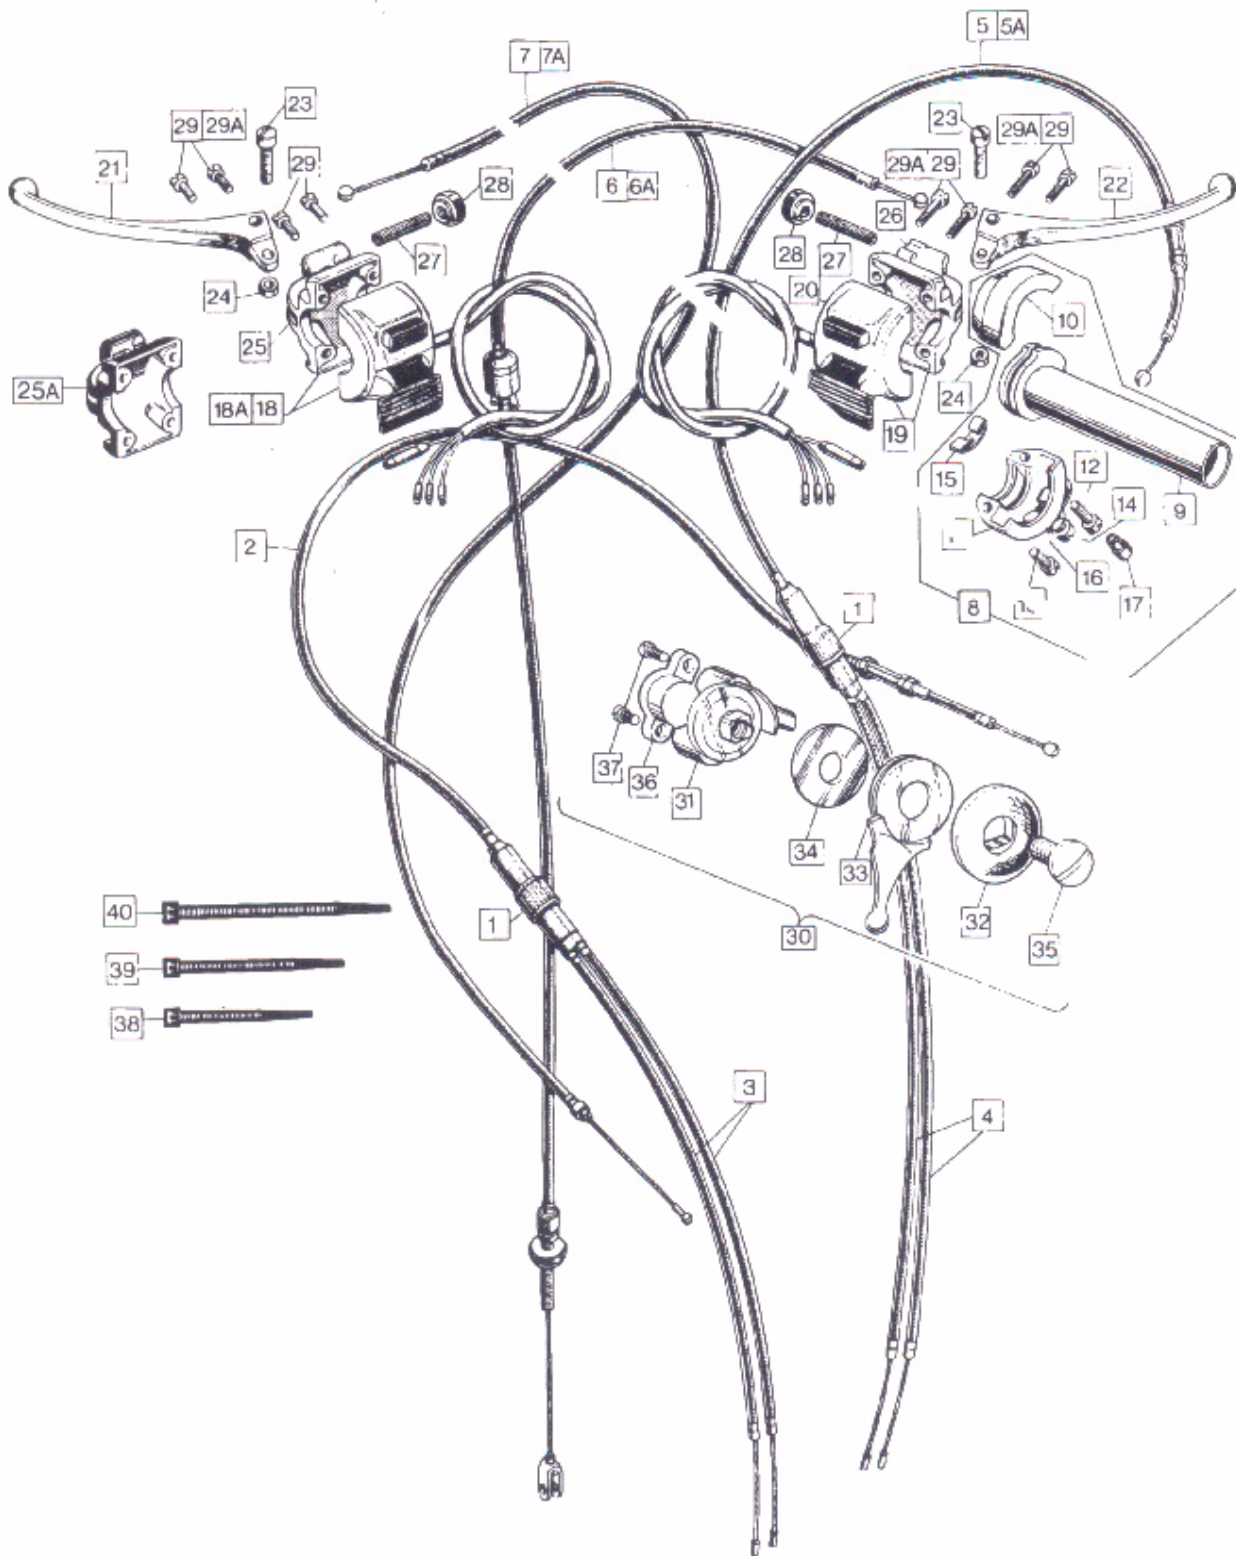

Controls and Control Cables

Controls and Control Cables **18**

Plate No.	Part No.	Description	Qty.	Bin No.	Price
1	019824	Junction Box - Air and Throttle Cables	2	.....	.....
2	060908	Air Cable (Control End)	1	.....	.....
3	033144	Air Cable (Carburettor End) (244/2178)	2	.....	.....
4	033145	Cable, Throttle (Carburettor End) (244/2179)	2	.....	.....
5	061451	Cable, Throttle (Twistgrip End)	1	.....	.....
5A	062406	Cable, Throttle (Twistgrip End) Hi Rider only	1	.....	.....
6	062491	Cable, Brake (Front) (Drum)	1	.....	.....
6A	062814	Cable, Brake (Front) Hi Rider only	1	.....	.....
7	062813	Cable, Clutch	1	.....	.....
7A	062599	Cable, Clutch, Hi Rider only	1	.....	.....
8	062032	Control, Throttle Twistgrip complete less grip	1	.....	.....
9	16/091	Rotor only	1	.....	.....
10	16/060	Body, top half	1	.....	.....
11	16/061	Body bottom half	1	.....	.....
12	11/013	Clamp Screw, Long	1	.....	.....
13	11/014	Clamp Screw, Short	1	.....	.....
14	16/009	Friction Screw	1	.....	.....
15	16/008	Friction Spring	1	.....	.....
16	16/010	Locknut, Screw	1	.....	.....
17	026476	Slotted Abutment	1	.....	.....
18	39596A	Switch L.H. c/w Pivot Casting (Alloy finish)	1	.....	.....
18A	39758	Switch L.H. c/w Pivot Casting (Black finish)	1	.....	.....
19	39595A	Switch R.H. c/w Pivot Casting (Alloy finish)	1	.....	.....
20	54033666	Switch, cluster only, R.H.	1	.....	.....
21	062702	Lever, Clutch	1	.....	.....
22	062553	Lever Brake (Drum)	1	.....	.....
23	062235	Bolt Pivot	2 (1 Disc)	.....	.....
24	062240	Nut, Pivot	2	.....	.....
25	063372	Pivot Casting - Clutch (54340883) (Alloy finish)	1	.....	.....
25A	063374	Pivot Casting - Clutch (54342947) (Black finish)	1	.....	.....
26	063373	Pivot Casting - Front Brake (54340882) (Drum)	1	.....	.....
27	062027	Adjuster, Cable	2	.....	.....
28	062237	Nut, Cable Adjuster	2	.....	.....
29	062488	Screw, Switch Clusters	8 (4 Disc)	.....	.....
29A	062241	Screw, Switch Cluster, R.H. (Disc only)	4	.....	.....
30	062535	Air Lever complete (12/609)	1	.....	.....
31	12/620	Body, Air Lever	1	.....	.....
32	12/606	Cap, Air Lever	1	.....	.....
33	12/557	Lever, Air	1	.....	.....
34	12/033	Washer, Spring	1	.....	.....
35	12/607	Screw, Pivot	1	.....	.....
36	12/595	Clip Securing	1	.....	.....
37	11/014	Screw	2	.....	.....
38	062828	Cable Tie	4	.....	.....
39	062829	Cable Tie	9	.....	.....
40	062830	Cable Tie	1	.....	.....