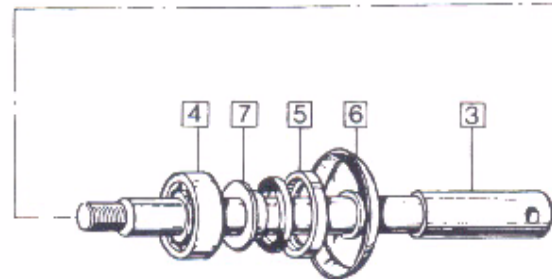

Rim and Hub Assembly [1]

Brake Cover Plate Complete [2]

Front Wheel and Brake (Drum Type)

Front Wheel and Brake (Drum Type) **16**

Plate No.	Part No.	Description	Qty.	Bin No.	Price
1	061578	Rim and Hub Assembly c/w Bearings, Seals, etc.	1	.....	.....
2	060361	Spindle Nut	1	.....	.....
3	060362	Wheel Spindle	1	.....	.....
4	040100	Bearing	1	.....	.....
5	060363	Bearing Lockring	1	.....	.....
6	061577	Hub Shell c/w Bearings, Spacers, etc.	1	.....	.....
7	NM.16783	Spacer	1	.....	.....
8	NM.17721	Bearing, R.H.	1	.....	.....
9	NM.19646	Spacer	1	.....	.....
10	NM.19719	Washer	1	.....	.....
11	NM E6885	Seal	2	.....	.....
12	NM E6889	Washer	1	.....	.....
13	NM.18350	Rim WM2 - 19	1	.....	.....
14	062525	Spoker, Inner	20	.....	.....
15	062526	Spoke, Outer	20	.....	.....
16	021693	Spoke Nipple	40	.....	.....
17	033057	Nut	1	.....	.....
18	063281	Cover Plate Complete (includes shoes, etc.)	1	.....	.....
19	063280	Cover Plate with Bushes, Gauzes, etc.	1	.....	.....
20	060020	Inlet Gauze	1	.....	.....
21	060021	Exit Gauze	1	.....	.....
22	060787	Air Scoop Screw	14	.....	.....
23	060789	Air Inlet Cover	1	.....	.....
24	060845	Air Exit Cover	1	.....	.....
25	060006	Brake Shoe c/w Lining	2	.....	.....
26	063272	Expander	1	.....	.....
27	060013	Slipper	2	.....	.....
28	060014	Brake Shoe Spring	2	.....	.....
29	060015	Tie Rod	1	.....	.....
30	060018	Yoke (L.H. Thread)	1	.....	.....
31	060019	Yoke (R.H. Thread)	1	.....	.....
32	060025	Long Expander Lever	1	.....	.....
33	060027	Short Expander Lever	1	.....	.....
34	000010	Washer	2	.....	.....
35	060029	Expander Lever Nut	2	.....	.....
36	060552	Cable Pin	3	.....	.....
37	060553	Spring Clip	3	.....	.....
38	NM.18551	Dust Cover	1	.....	.....
39	NM E5944A	Washer	AR	.....	.....
40	NM 19680	Expander Bush	4	.....	.....
41	063273	Pivot Pin	1	.....	.....
42	063274	Pivot Pin/Torque Stop Pin	1	.....	.....
43	060005	Nut	2	.....	.....
44	26484	Bolt	2	.....	.....
45	060395	Tab Washer	2	.....	.....
46	063275	Support Plate	1	.....	.....