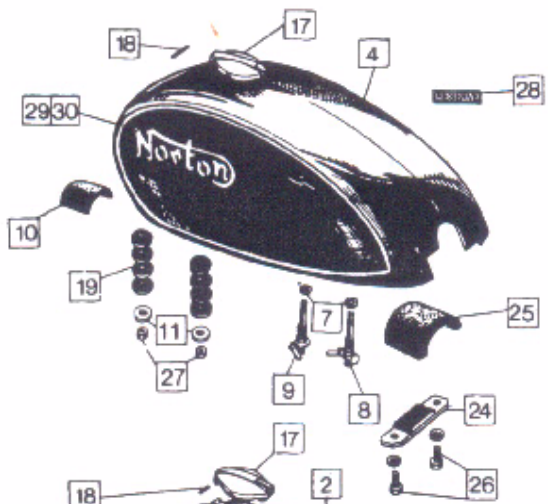

Norton
Norton

Gas Tanks

Plate No.	Part No.	Description	Qty.	Bin No.	Price
GLASS FIBRE GAS TANKS					
1	062025/8	*Tank, Fastback, British Racing Green	1	.....	.....
1	062025/7	*Tank, Fastback, Solid Signal Red	1	.....	.....
1	062025/4	*Tank, Fastback, Fireflake Royal Blue	1	.....	.....
1	062025/2	*Tank, Fastback, Fireflake Golden Bronze	1	.....	.....
2	062026/4	*Tank, Roadster, Fireflake Royal Blue	1	.....	.....
2	062026/6	*Tank, Roadster, Solid Canary Yellow	1	.....	.....
2	062026/7	*Tank, Roadster, Solid Signal Red	1	.....	.....
2	062026/9	*Tank, Roadster, Black with lining	1	.....	.....
2	062026/10	*Tank, Roadster, Solid Signal Orange	1	.....	.....
2	062026/2	*Tank, Roadster, Fireflake Golden Bronze	1	.....	.....
2	062026/3	*Tank, Roadster, Fireflake Roman Purple	1	.....	.....
3	062371/6	*Tank, Hirider, Solid Canary Yellow	1	.....	.....
3	062371/11	*Tank, Hirider, Solid Tangerine	1	.....	.....
4	063173/9	*Tank, Interstate, Black/Gold lining	1	.....	.....
4	063173/14	*Tank, Intersate, Blue/Silver lining	1	.....	.....
*All the above are less decals					
STEEL GAS TANKS					
2A	062701/4	*Tank, Roadster, Fireflake Royal Blue	1	.....	.....
2A	062701/6	*Tank, Roadster, Solid Canary Yellow	1	.....	.....
2A	062701/7	*Tank, Roadster, Solid Signal Red	1	.....	.....
2A	062701/9	*Tank, Roadster, Black with lining	1	.....	.....
2A	062701/10	*Tank, Roadster, Solid Signal Orange	1	.....	.....
2A	063156/2	*Tank, Roadster, Fireflake Golden Bronze	1	.....	.....
2A	063156/3	*Tank, Roadster, Fireflake Roman Purple	1	.....	.....
4A	063394/9	*Tank, Interstate, Black/Gold lining	1	.....	.....
4A	063394/14	*Tank, Interstate, Blue/Silver lining	1	.....	.....
4A	063394/15	*Tank, Interstate, Red	1	.....	.....
5	061764/1	*Tank, Interpol, White (with recess)	1	.....	.....
6	062224/1	*Tank, Interpol, Black (with top pommels)	1	.....	.....
*All the above are less decals and fittings					
GAS TANK FITTINGS					
7	000183	Tap Washer	2	.....	.....
8	031746	Tap Reserve	1	.....	.....
9	033155	Tap	1	.....	.....
10	026359	Thin Rubber	1	.....	.....
11	014999	Washer	2	.....	.....
12	060498	Ring, Tank Fixing	1	.....	.....
13	013325	Filler Cap - Interpol Models	1	.....	.....
14	060797	Nyloc Nut	2	.....	.....
15	062567	Thick Rubber	1	.....	.....
16	060622	Mounting	2	.....	.....
17	060681	Filler Cap - all except Interpol	1	.....	.....
18	060882	Pin, Filler Cap - all except Interpol	1	.....	.....
19	060648	Front Rubber	8 or 12	.....	.....
20	060359	Rear Bolt	2	.....	.....
21	000011	Washer	2	.....	.....
22	062367	Strap, Hi-Rider Model	1	.....	.....
23	063121	Fixing Strap, Steel Tanks	1	.....	.....
24	063239	Fixing Strap, Interstate	1	.....	.....
25	063204	Thick Rubber	1	.....	.....
26	063215	Stud, Tank Fixing	2	.....	.....
27	063123	Nut, Nyloc	4	.....	.....
DECALS					
28	009195	Decal "Reserve"	1	.....	.....
29	062021	Decal "Norton" Gold/Black Edge	2	.....	.....
30	062022	Decal "Norton" All Black	2	.....	.....
31	063179	Decal "Norton" Silver/Black Edge	2	.....	.....