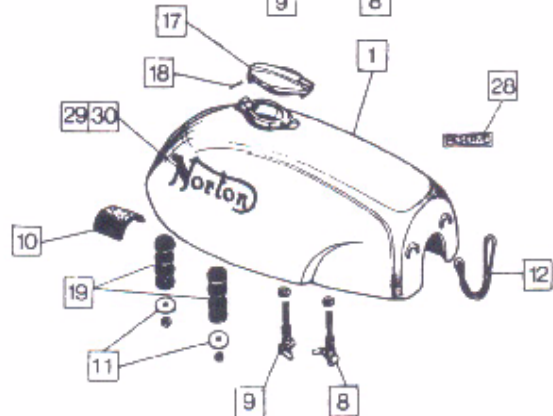

Norton
Norton

Gas Tanks

Plate No.	Part No.	Description	Qty.	Bin No.	Price
GLASS FIBRE GAS TANKS					
1	062025/8	*Tank, Fastback, British Racing Green	1	.....	.....
1	062025/7	*Tank, Fastback, Solid Signal Red	1	.....	.....
1	062025/4	*Tank, Fastback, Fireflake Royal Blue	1	.....	.....
1	062025/2	*Tank, Fastback, Fireflake Golden Bronze	1	.....	.....
2	062026/4	*Tank, Roadster, Fireflake Royal Blue	1	.....	.....
2	062026/6	*Tank, Roadster, Solid Canary Yellow	1	.....	.....
2	062026/7	*Tank, Roadster, Solid Signal Red	1	.....	.....
2	062026/9	*Tank, Roadster, Black with lining	1	.....	.....
2	062026/10	*Tank, Roadster, Solid Signal Orange	1	.....	.....
2	062026/2	*Tank, Roadster, Fireflake Golden Bronze	1	.....	.....
2	062026/3	*Tank, Roadster, Fireflake Roman Purple	1	.....	.....
3	062371/6	*Tank, Hirider, Solid Canary Yellow	1	.....	.....
3	062371/11	*Tank, Hirider, Solid Tangerine	1	.....	.....
4	063173/9	*Tank, Interstate, Black/Gold lining	1	.....	.....
4	063173/14	*Tank, Intersate, Blue/Silver lining	1	.....	.....
*All the above are less decals					
STEEL GAS TANKS					
2A	062701/4	*Tank, Roadster, Fireflake Royal Blue	1	.....	.....
2A	062701/6	*Tank, Roadster, Solid Canary Yellow	1	.....	.....
2A	062701/7	*Tank, Roadster, Solid Signal Red	1	.....	.....
2A	062701/9	*Tank, Roadster, Black with lining	1	.....	.....
2A	062701/10	*Tank, Roadster, Solid Signal Orange	1	.....	.....
2A	063156/2	*Tank, Roadster, Fireflake Golden Bronze	1	.....	.....
2A	063156/3	*Tank, Roadster, Fireflake Roman Purple	1	.....	.....
4A	063394/9	*Tank, Interstate, Black/Gold lining	1	.....	.....
4A	063394/14	*Tank, Interstate, Blue/Silver lining	1	.....	.....
4A	063394/15	*Tank, Interstate, Red	1	.....	.....
5	061764/1	*Tank, Interpol, White (with recess)	1	.....	.....
6	062224/1	*Tank, Interpol, Black (with top pommels)	1	.....	.....
*All the above are less decals and fittings					
GAS TANK FITTINGS					
7	000183	Tap Washer	2	.....	.....
8	031746	Tap Reserve	1	.....	.....
9	033155	Tap	1	.....	.....
10	026359	Thin Rubber	1	.....	.....
11	014999	Washer	2	.....	.....
12	060498	Ring, Tank Fixing	1	.....	.....
13	013325	Filler Cap - Interpol Models	1	.....	.....
14	060797	Nyloc Nut	2	.....	.....
15	062567	Thick Rubber	1	.....	.....
16	060622	Mounting	2	.....	.....
17	060681	Filler Cap - all except Interpol	1	.....	.....
18	060882	Pin, Filler Cap - all except Interpol	1	.....	.....
19	060648	Front Rubber	8 or 12	.....	.....
20	060359	Rear Bolt	2	.....	.....
21	000011	Washer	2	.....	.....
22	062367	Strap, Hi-Rider Model	1	.....	.....
23	063121	Fixing Strap, Steel Tanks	1	.....	.....
24	063239	Fixing Strap, Interstate	1	.....	.....
25	063204	Thick Rubber	1	.....	.....
26	063215	Stud, Tank Fixing	2	.....	.....
27	063123	Nut, Nyloc	4	.....	.....
DECALS					
28	009195	Decal "Reserve"	1	.....	.....
29	062021	Decal "Norton" Gold/Black Edge	2	.....	.....
30	062022	Decal "Norton" All Black	2	.....	.....
31	063179	Decal "Norton" Silver/Black Edge	2	.....	.....