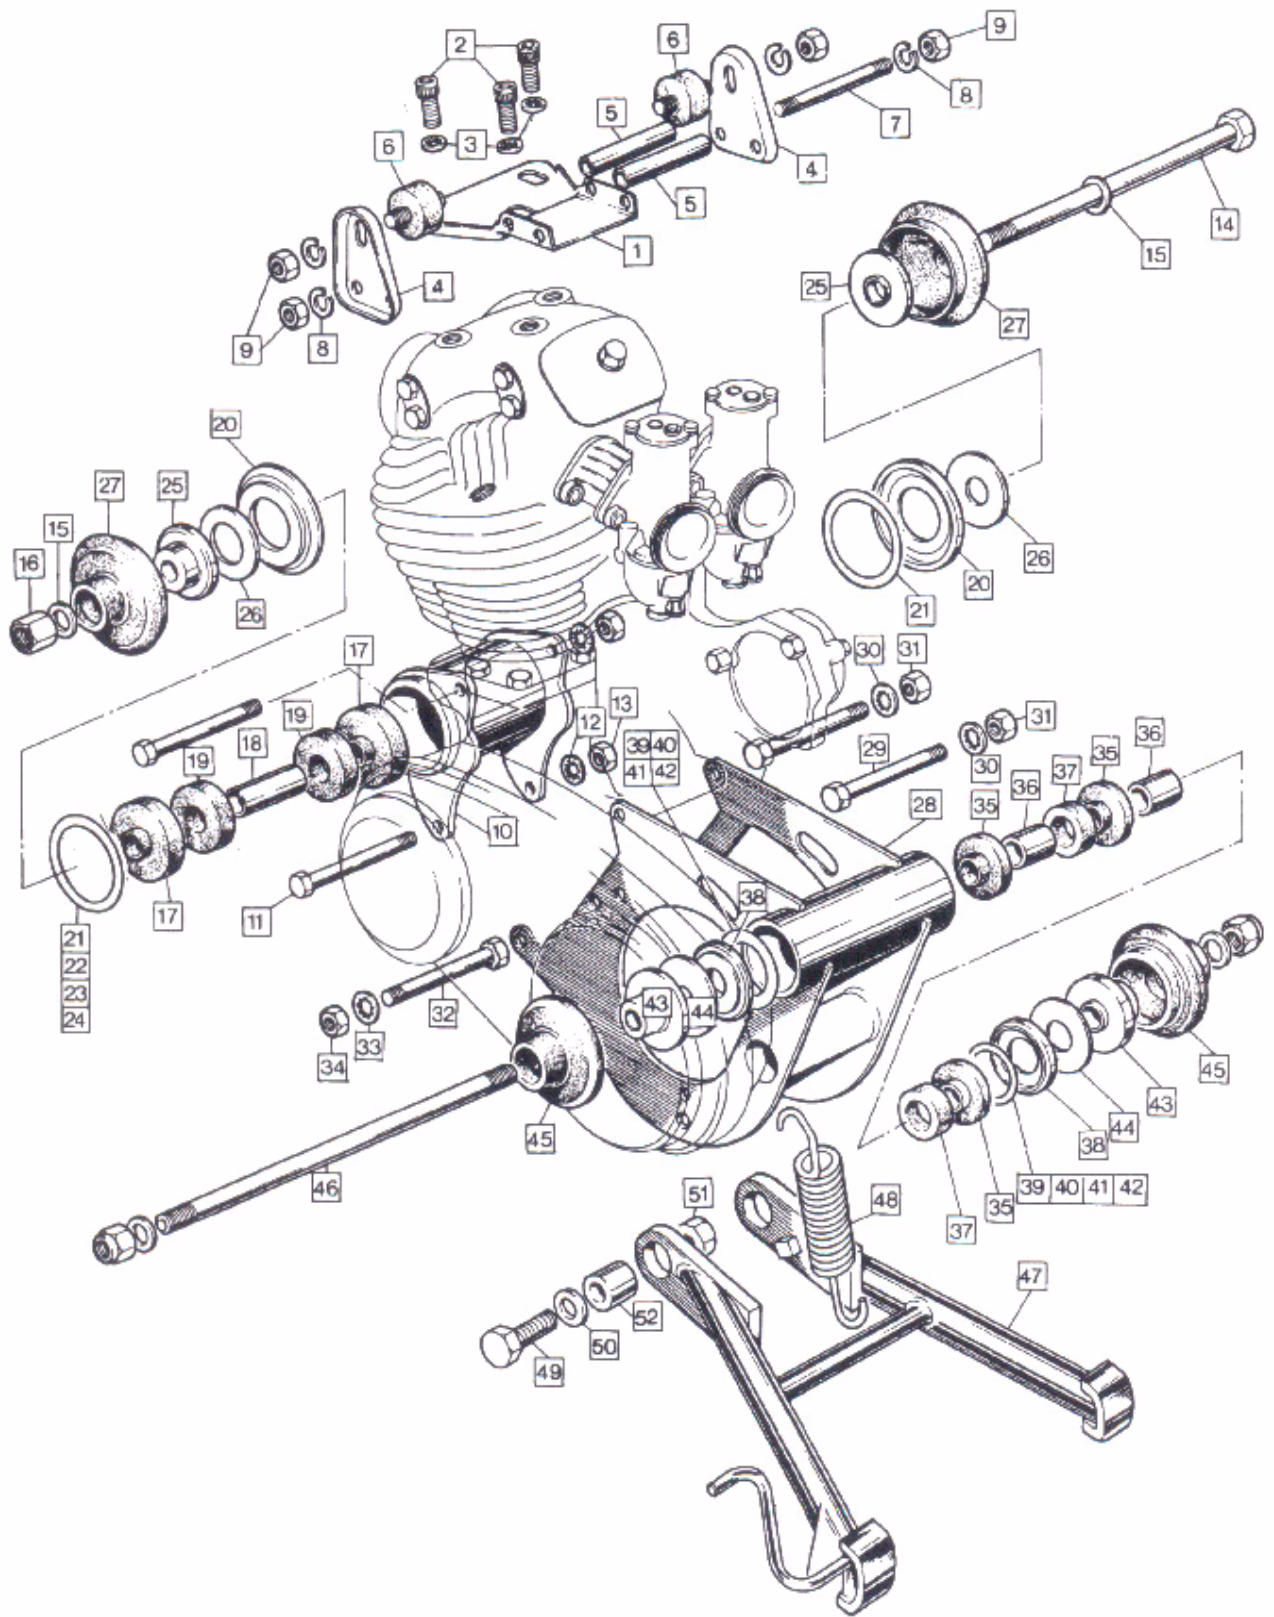

Engine Mountings, Head Steady, Centre Stand

Engine Mountings, Head Steady, Centre Stand

Plate No.	Part No.	Description	Qty.	Bin No.	Price
1	060489	Engine Steady	1	.....	.....
2	NM.19437	Engine Steady to Head Screw	3	.....	.....
3	014117	Engine Steady Screw Washer	3	.....	.....
4	061128	Engine Steady Side Plate	2	.....	.....
5	060490	Engine Steady Spacer	2	.....	.....
6	060622	Engine Steady Rubber Mounting	2	.....	.....
7	060493	Engine Steady Stud	2	.....	.....
8	000192	Engine Steady Stud Washer	6	.....	.....
9	060348	Engine Steady Stud Nut	6	.....	.....
10	061410	Front Engine Mounting	1	.....	.....
11	063213	Front Engine Plate Bolt	2	.....	.....
12	30755	Front Engine Plate Washer	4	.....	.....
13	063245	Engine Front Plate Nut	2	.....	.....
14	060423	Front Engine Plate Bolt to Frame	1	.....	.....
15	000008	Front Engine Plate Bolt Washer	2	.....	.....
16	062443	Front Engine Plate Bolt Nut	1	.....	.....
17	061226	Front Engine Mounting Bush	2	.....	.....
18	061277	Front Engine Mounting Spacer	1	.....	.....
19	061278	Front Engine Mounting Buffer	2	.....	.....
20	060684	Front Engine Mounting Tube Cap	2	.....	.....
21	060686	Front Engine Mounting Shim .005"	AR	.....	.....
22	060687	Front Engine Mounting Shim .010"	AR	.....	.....
23	060688	Front Engine Mounting Shim .020"	AR	.....	.....
24	060689	Front Engine Mounting Shim .030"	AR	.....	.....
25	060422	Front Engine Mounting Collar	2	.....	.....
26	060578	Front Engine Mounting Washer (Polyurethane)	2	.....	.....
27	060773	Front Engine Mounting Gaiter	2	.....	.....
28	063146	Rear Engine Mounting	1	.....	.....
29	063212	Rear Engine Plate Bolt	2	.....	.....
30	30755	Rear Engine Plate Washer	4	.....	.....
31	063245	Rear Engine Plate Nut	2	.....	.....
32	063211	Rear Engine Plate Bolt Bottom	1	.....	.....
33	30859	Rear Engine Plate Washer	2	.....	.....
34	063246	Rear Engine Plate Nut	1	.....	.....
35	061227	Rear Engine Mounting Rubber	3	.....	.....
36	061279	Rear Engine Mounting Spacer	2	.....	.....
37	061280	Rear Engine Mounting Buffer	2	.....	.....
38	060685	Rear Engine Mounting Tube Cap	2	.....	.....
39	060775	Rear Engine Mounting Shim .005"	AR	.....	.....
40	060776	Rear Engine Mounting Shim .010"	AR	.....	.....
41	060777	Rear Engine Mounting Shim .020"	AR	.....	.....
42	060778	Rear Engine Mounting Shim .030"	AR	.....	.....
43	060436	Rear Engine Mounting Collar	2	.....	.....
44	060578	Rear Engine Mounting Washer (Polyurethane)	2	.....	.....
45	060774	Rear Engine Mounting Gaiter	2	.....	.....
46	062442	Rear Engine Mounting Stud	1	.....	.....
47	063051	Centre Stand	1	.....	.....
48	062514	Centre Stand Spring	1	.....	.....
49	060630	Centre Stand Bolt	2	.....	.....
50	000009	Centre Stand Washer	2	.....	.....
51	061702	Centre Stand Nut	2	.....	.....
52	061999	Centre Stand Spacer	2	.....	.....