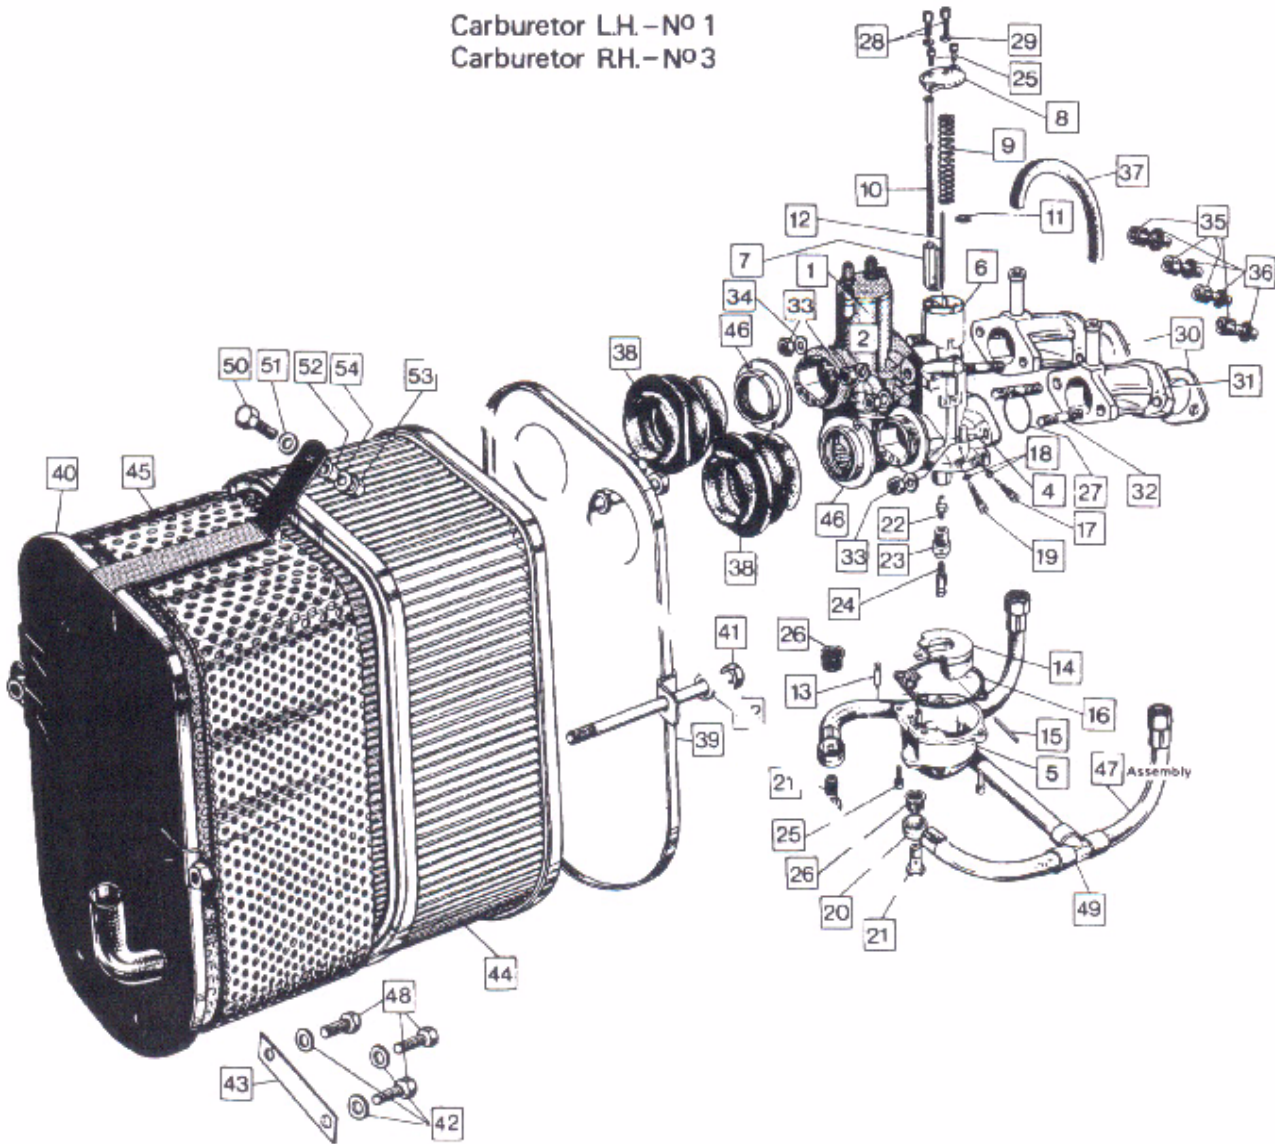

Carburetor L.H. - N° 1
Carburetor R.H. - N° 3

Carburetors, Fuel Lines, Air Filter,
Carburetor Mountings

Carburetors, Fuel Lines, Air Filter, Carburettor Mountings

9

Plate No.	Part No.	Description	Qty.	Bin No.	Price
1	062359	Carburettor L.H. L930/64 Std.	1	.....	.....
1	062709	Carburettor L.H. L932/18 Combat	1	.....	.....
2	L930/005	Mixing Chamber L.H. Std.	1	.....	.....
2	L932/005	Mixing Chamber L.H. Combat	1	.....	.....
3	062360	Carburettor R.H. R930/63 Std.	1	.....	.....
3	062710	Carburettor R.H. R932/19 Combat	1	.....	.....
4	R930/005	Mixing Chamber R.H. Std.	1	.....	.....
4	R932/005	Mixing Chamber R.H. Combat	1	.....	.....
5	622/050	Float Chamber Body	2	.....	.....
6	928/060	Throttle Valve (Quote Size)	2	.....	.....
7	928/062	Air Valve	2	.....	.....
8	928/064	Mixing Chamber Top	2	.....	.....
9	622/131	Throttle Valve Spring	2	.....	.....
10	622/129	Air Valve Spring	2	.....	.....
11	622/067	Needle Clip	2	.....	.....
12	622/124	Throttle Needle	2	.....	.....
13	622/068	Float Needle	2	.....	.....
14	622/069	Float	2	.....	.....
15	622/071	Float Spindle	2	.....	.....
16	622/073	Float Chamber Washer	2	.....	.....
17	622/076	Pilot Air Screw	2	.....	.....
18	622/082	Friction Ring	2	.....	.....
19	622/077	Throttle Stop	2	.....	.....
20	376/097	Banjo	2	.....	.....
21	622/078	Banjo Bolt	2	.....	.....
22	622/122	Needle Jet	2	.....	.....
23	622/128	Jet Holder	2	.....	.....
24	376/100	Main Jet (quote size)	2	.....	.....
25	622/086	Screw-Float Chamber and Carburettor Top	8	.....	.....
26	376/093	Filter	2	.....	.....
27	033281	'O' Ring	2	.....	.....
28	4/035	Cable Adjuster	4	.....	.....
29	5/077	Adjuster Locknut	4	.....	.....
30	NM.23358	Carburettor Heat Insulator Std.	2	.....	.....
30	062700	Carburettor Heat Insulator Combat	2	.....	.....
31	062819	Carburettor Spacer Std.	2	.....	.....
31	062711	Carburettor Spacer Combat	2	.....	.....
32	060577	Carburettor Stud	4	.....	.....
33	060348	Carburettor Stud Nut	4	.....	.....
34	22528	Carburettor Stud Washer	4	.....	.....
35	062536	Carburettor Fixing Screw	4	.....	.....
36	11796	Carburettor Fixing Screw Washer	4	.....	.....
37	062284	Balance Pipe Hose	1	.....	.....
38	062537	Hose	2	.....	.....
39	060902	Front Plate	1	.....	.....
40	063055	Back Plate	1	.....	.....
41	060900	Bolt	2	.....	.....
42	000012	Washer	5	.....	.....
43	060926	Locking Plate	1	.....	.....
44	060673	Air Cleaner Element	1	.....	.....
45	060816	Perforated Plate	1	.....	.....
46	033027	Air Cleaner Adaptor Sleeve	2	.....	.....
47	061440	Gas Pipe Assembly	1	.....	.....
48	060327	Air Cleaner Fixing Bolt	2	.....	.....
49	062334	T Piece for Fuel Pipe	2	.....	.....
50	060617	Bolt	1	.....	.....
51	000012	Plain Washer	2	.....	.....
52	062170	Spacer	1	.....	.....
53	033057	Nut	1	.....	.....