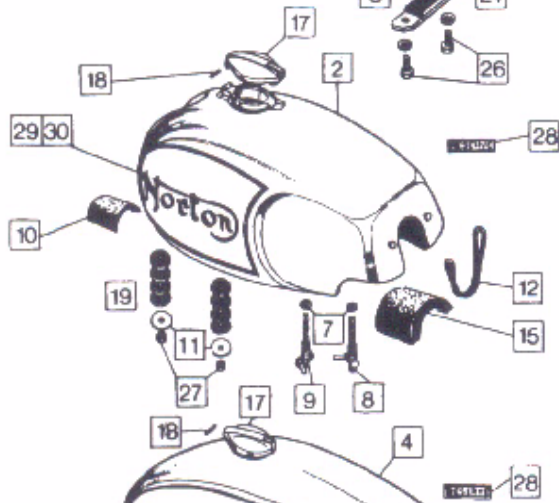

Norton
Norton

Gas Tanks

Plate No.	Part No.	Description	Qty.	Bin No.	Price
GLASS FIBRE GAS TANKS					
1	062025/8	*Tank, Fastback, British Racing Green	1	.....	.....
1	062025/7	*Tank, Fastback, Solid Signal Red	1	.....	.....
1	062025/4	*Tank, Fastback, Fireflake Royal Blue	1	.....	.....
1	062025/2	*Tank, Fastback, Fireflake Golden Bronze	1	.....	.....
2	062026/4	*Tank, Roadster, Fireflake Royal Blue	1	.....	.....
2	062026/6	*Tank, Roadster, Solid Canary Yellow	1	.....	.....
2	062026/7	*Tank, Roadster, Solid Signal Red	1	.....	.....
2	062026/9	*Tank, Roadster, Black with lining	1	.....	.....
2	062026/10	*Tank, Roadster, Solid Signal Orange	1	.....	.....
2	062026/2	*Tank, Roadster, Fireflake Golden Bronze	1	.....	.....
2	062026/3	*Tank, Roadster, Fireflake Roman Purple	1	.....	.....
3	062371/6	*Tank, Hirider, Solid Canary Yellow	1	.....	.....
3	062371/11	*Tank, Hirider, Solid Tangerine	1	.....	.....
4	063173/9	*Tank, Interstate, Black/Gold lining	1	.....	.....
4	063173/14	*Tank, Intersate, Blue/Silver lining	1	.....	.....
*All the above are less decals					
STEEL GAS TANKS					
2A	062701/4	*Tank, Roadster, Fireflake Royal Blue	1	.....	.....
2A	062701/6	*Tank, Roadster, Solid Canary Yellow	1	.....	.....
2A	062701/7	*Tank, Roadster, Solid Signal Red	1	.....	.....
2A	062701/9	*Tank, Roadster, Black with lining	1	.....	.....
2A	062701/10	*Tank, Roadster, Solid Signal Orange	1	.....	.....
2A	063156/2	*Tank, Roadster, Fireflake Golden Bronze	1	.....	.....
2A	063156/3	*Tank, Roadster, Fireflake Roman Purple	1	.....	.....
4A	063394/9	*Tank, Interstate, Black/Gold lining	1	.....	.....
4A	063394/14	*Tank, Interstate, Blue/Silver lining	1	.....	.....
4A	063394/15	*Tank, Interstate, Red	1	.....	.....
5	061764/1	*Tank, Interpol, White (with recess)	1	.....	.....
6	062224/1	*Tank, Interpol, Black (with top pommels)	1	.....	.....
*All the above are less decals and fittings					
GAS TANK FITTINGS					
7	000183	Tap Washer	2	.....	.....
8	031746	Tap Reserve	1	.....	.....
9	033155	Tap	1	.....	.....
10	026359	Thin Rubber	1	.....	.....
11	014999	Washer	2	.....	.....
12	060498	Ring, Tank Fixing	1	.....	.....
13	013325	Filler Cap - Interpol Models	1	.....	.....
14	060797	Nyloc Nut	2	.....	.....
15	062567	Thick Rubber	1	.....	.....
16	060622	Mounting	2	.....	.....
17	060681	Filler Cap - all except Interpol	1	.....	.....
18	060882	Pin, Filler Cap - all except Interpol	1	.....	.....
19	060648	Front Rubber	8 or 12	.....	.....
20	060359	Rear Bolt	2	.....	.....
21	000011	Washer	2	.....	.....
22	062367	Strap, Hi-Rider Model	1	.....	.....
23	063121	Fixing Strap, Steel Tanks	1	.....	.....
24	063239	Fixing Strap, Interstate	1	.....	.....
25	063204	Thick Rubber	1	.....	.....
26	063215	Stud, Tank Fixing	2	.....	.....
27	063123	Nut, Nyloc	4	.....	.....
DECALS					
28	009195	Decal "Reserve"	1	.....	.....
29	062021	Decal "Norton" Gold/Black Edge	2	.....	.....
30	062022	Decal "Norton" All Black	2	.....	.....
31	063179	Decal "Norton" Silver/Black Edge	2	.....	.....