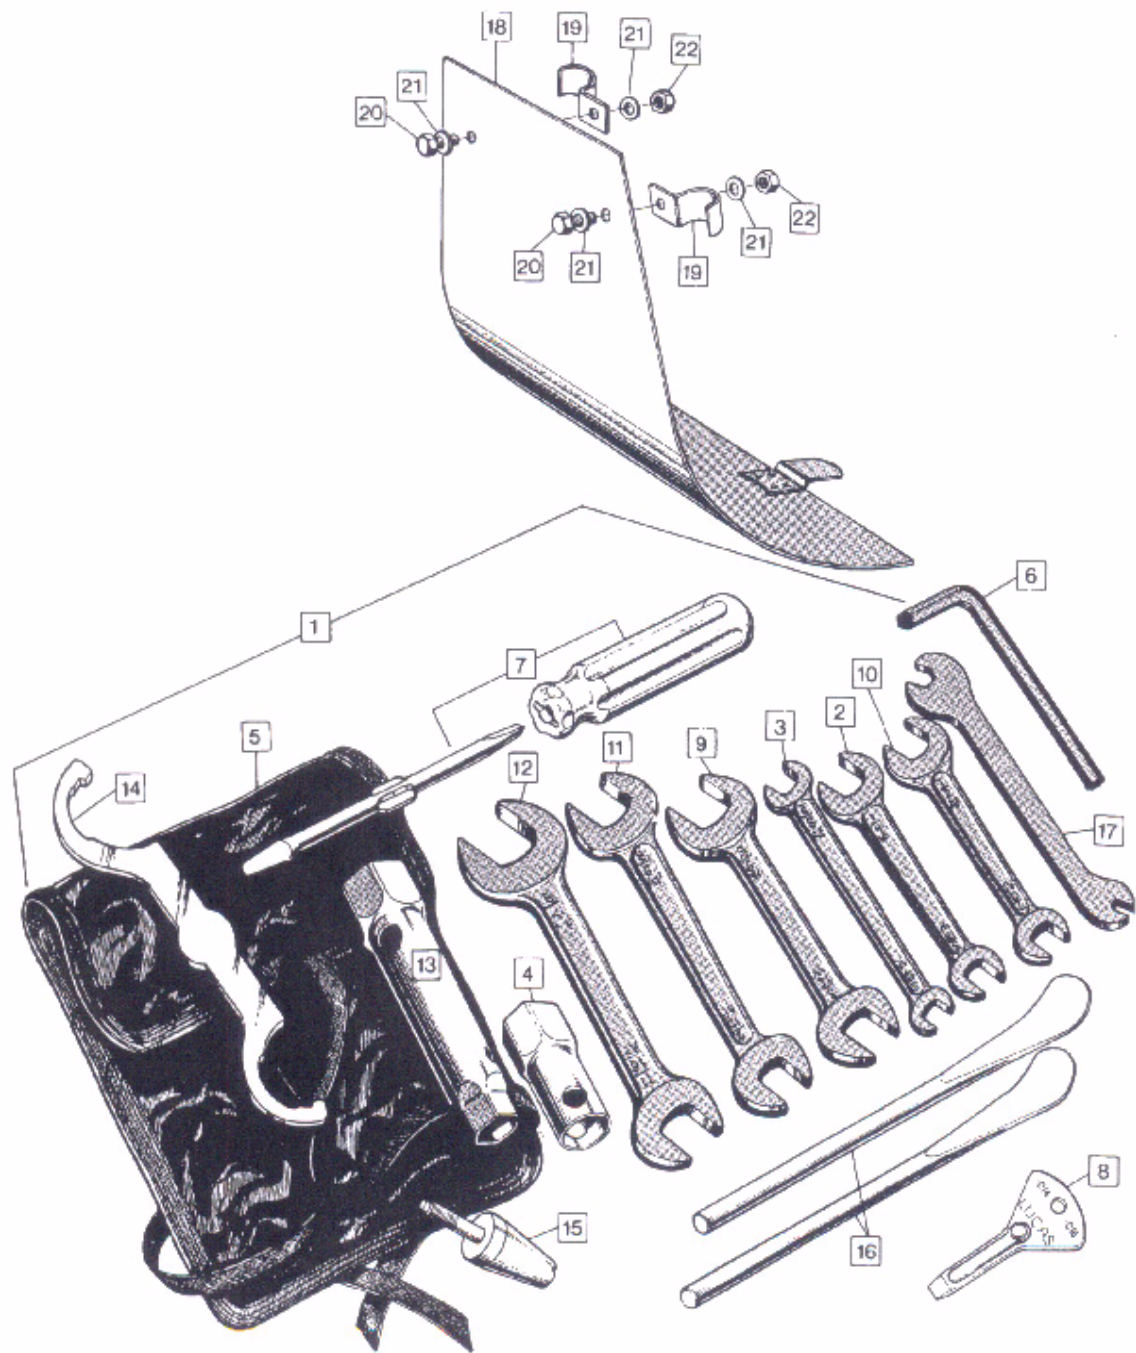

Toolkit and Skid Plate

Toolkit and Skid Plate **29**

Plate No.	Part No.	Description	Qty.	Bin No.	Price
	TOOL KIT CPTÉ				
1	062550	Tool Kit complete	1	.....	.....
2	017052	Spanner $\frac{3}{8}$" x $\frac{1}{2}$" open ended	1	.....	.....
3	017053	Spanner $\frac{5}{8}$" x $\frac{3}{4}$" open ended	1	.....	.....
4	017252	Spanner - Spark Plug	1	.....	.....
5	017253	Bag	1	.....	.....
6	019869	Key, Socket Screw	1	.....	.....
7	062551	Screwdriver	1	.....	.....
8	024365	Gauge/Contact Breaker Screwdriver	1	.....	.....
9	060820	Spanner $\frac{5}{8}$" x $\frac{3}{4}$" open ended	1	.....	.....
10	060821	Spanner $\frac{7}{8}$" x $\frac{1}{2}$" open ended	1	.....	.....
11	060822	Spanner $\frac{9}{8}$" x $\frac{3}{4}$" open ended	1	.....	.....
12	060823	Spanner $\frac{11}{8}$" x $\frac{3}{4}$" open ended	1	.....	.....
13	060922	Spanner $\frac{3}{4}$" x $\frac{1}{8}$" Box	1	.....	.....
14	061284	Spanner Suspension Unit	1	.....	.....
15	061359	Camshaft Oil Seal Guide	1	.....	.....
16	NMLTU07	Lever	2	.....	.....
17	NMSPU2/20	Spanner Rocker Adjusters	1	.....	.....
	SKID PLATE (Available only as Spares)				
18	062401	Skid Plate	1	.....	.....
19	062404	Clip	2	.....	.....
20	060359	Bolt	2	.....	.....
21	000011	Washer	4	.....	.....
22	060348	Nut	2	.....	.....