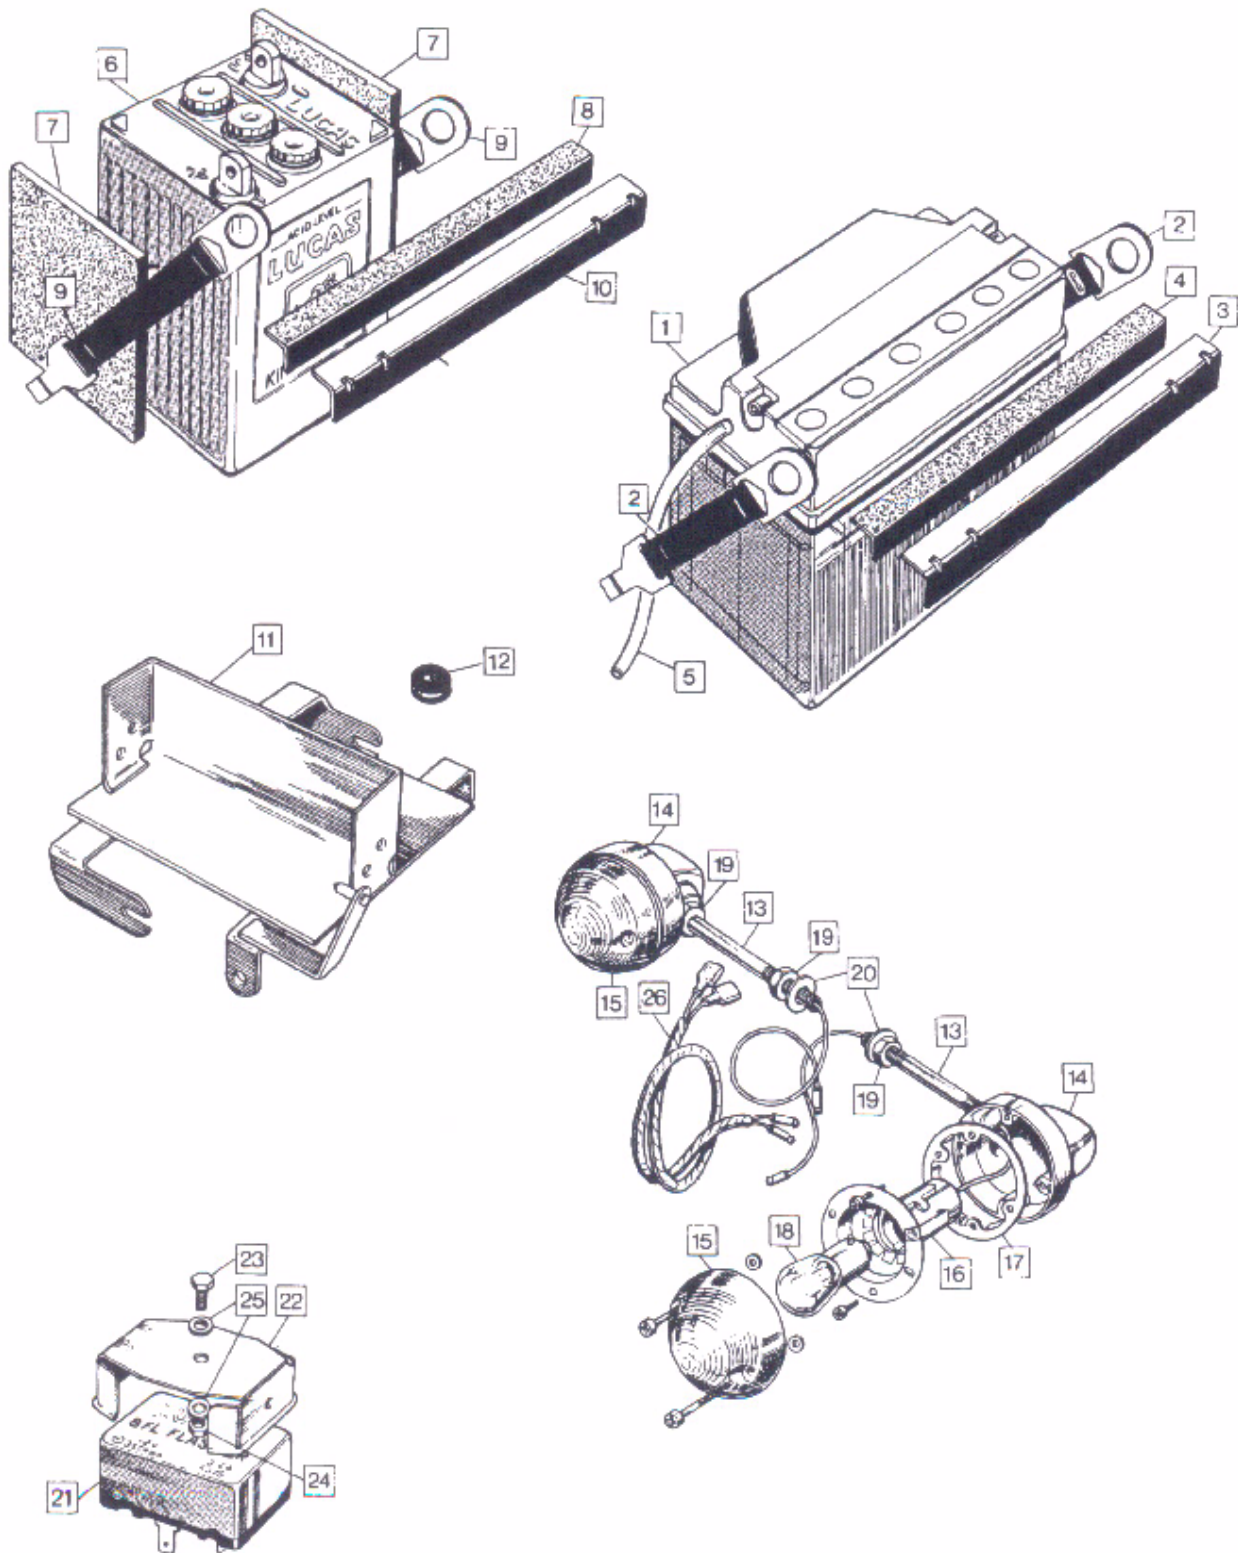

Batteries, Battery Tray, Direction Indicators

Batteries, Battery Tray, Direction Indicators **27**

Plate No.	Part No.	Description	Qty.	Bin No.	Price
		BATTERY – ALL MODELS EXCEPT INTERPOL			
1	54027029	Battery PUZ5A	1	.....	.....
2	061662	Strap	2	.....	.....
3	061667	Crossbar	1	.....	.....
4	061659	Rubber	1	.....	.....
5	063227	Breather Tube	1	.....	.....
		BATTERY – INTERPOL			
6	54027410	Battery SCZ7E	2	.....	.....
7	061655	Rubber	2	.....	.....
8	061660	Rubber	1	.....	.....
9	061661	Strap	2	.....	.....
10	061668	Crossbar	1	.....	.....
		BATTERY TRAY – ALL MODELS			
11	062557	Tray Battery	1	.....	.....
12	060811	Grommet	1	.....	.....
		DIRECTION INDICATORS			
13	062059	Indicator Lamp Mounting	4	.....	.....
14	062060	Lamp	4	.....	.....
15	54581638	Lens	4	.....	.....
16	54580322	Bulbholder Assembly	4	.....	.....
17	573832	Interior Assembly	4	.....	.....
18	382	Bulb	4	.....	.....
19	20948	Nut	2	.....	.....
20	26494	Washer	2	.....	.....
21	062045	Flasher Unit	1	.....	.....
22	062046	Mounting Bracket	1	.....	.....
23	060915	Bolt	1	.....	.....
24	060678	Nut	1	.....	.....
25	000039	Washer	2	.....	.....
26	062574	Link Lead (Front Flashers)	1	.....	.....