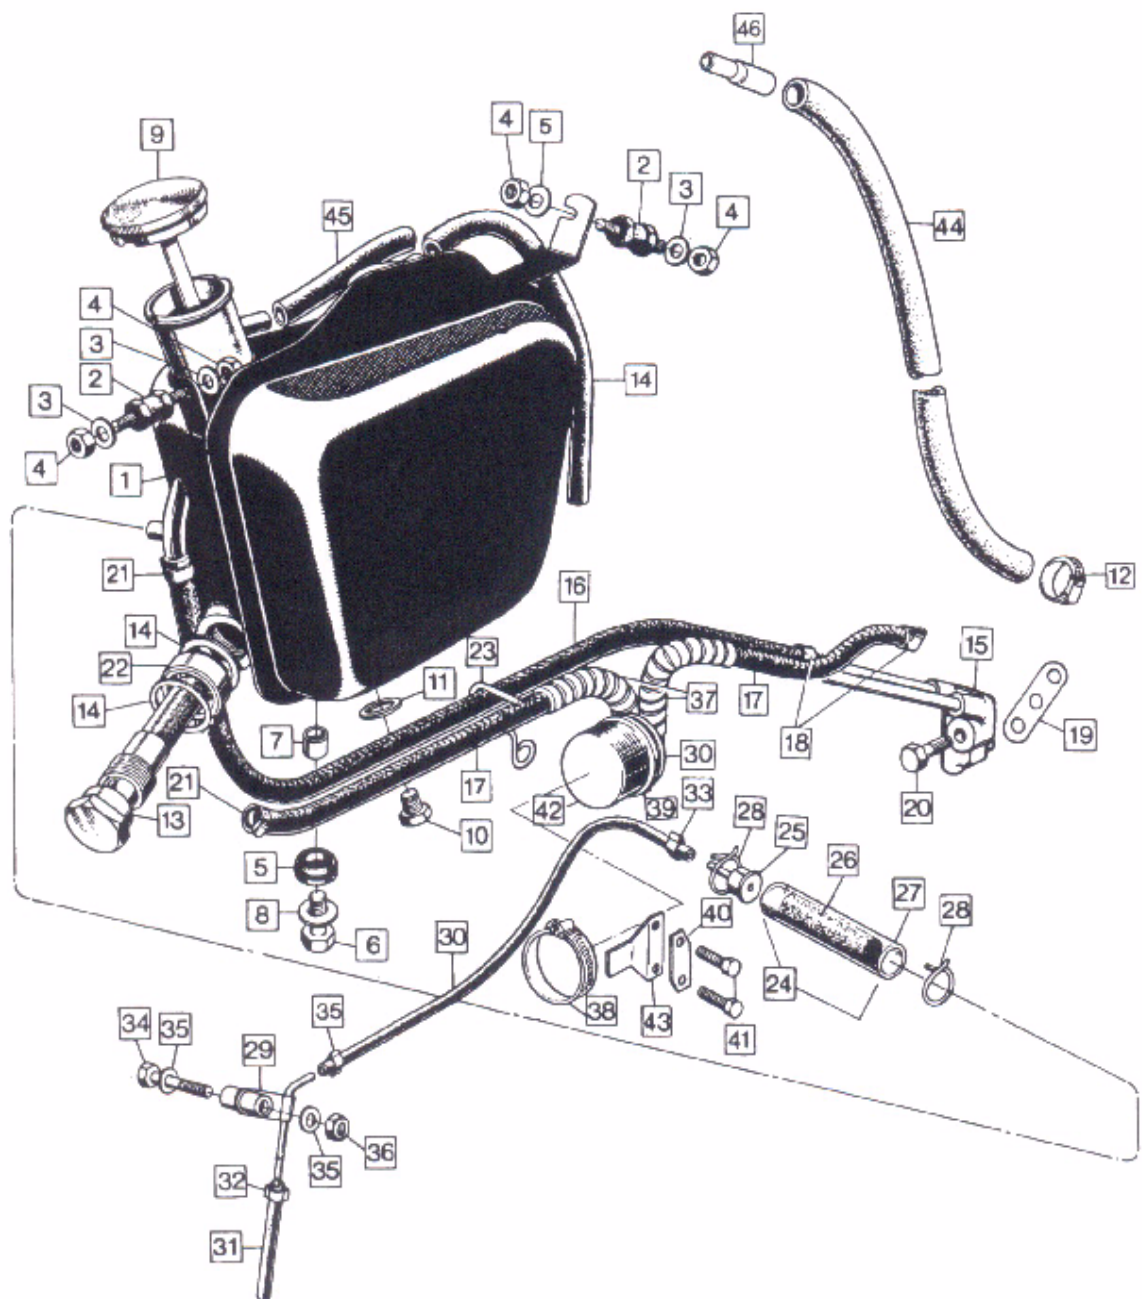

**Oil Tank, Oil Pipes, Junction Block,
Rear Chain Oiler and Full Flow Oil Filter**

Oil Tank, Oil Pipes, Junction Block, Rear Chain Oiler and Full Flow Oil Filter

Plate No.	Part No.	Description	Qty.	Bin No.	Price
1	063090	Oil Tank	1	.....	.....
2	060636	Oil Tank Mounting	2	.....	.....
3	000012	Washer	4	.....	.....
4	033057	Nut	4	.....	.....
5	060811	Mounting Rubber	1	.....	.....
6	060652	Bolt	1	.....	.....
7	061650	Spacer	1	.....	.....
8	000012	Washer	2	.....	.....
9	061649	Cap	1	.....	.....
10	060668	Plug	1	.....	.....
11	062624	Washer	1	.....	.....
12	063370	Breather Hose Clip	1	.....	.....
13	061159	Filter	1	.....	.....
14	042065	Washer	2	.....	.....
15	062206	Oil Junction Block	1	.....	.....
16	062200	Feed Pipe (17 in.)	1	.....	.....
17	063144	Return Pipe	2	.....	.....
18	063248	Clip	2	.....	.....
19	032044	Gasket	1	.....	.....
20	030448	Bolt	1	.....	.....
21	063248	Clip	2	.....	.....
22	062207	Banjo	1	.....	.....
23	061677	Clip	1	.....	.....
24	061669	Chain Oiler Regulator	1	.....	.....
25	060884	Regulator End	1	.....	.....
26	060887	Regulator Felt	1	.....	.....
27	062496	Tube (3-375 in.)	1	.....	.....
28	060886	Clip	2	.....	.....
29	060881	Bracket	1	.....	.....
30	062084	Pipe (12 in.)	1	.....	.....
31	062085	Pipe (3 in.)	1	.....	.....
32	060920	Clip	2	.....	.....
33	060921	Clip	1	.....	.....
34	060459	Oiler Bracket Bolt	1	.....	.....
35	000012	Washer	1	.....	.....
36	033057	Nut	1	.....	.....
37	063367	Protection Spring	2	.....	.....
38	063369	Screw Clip	1	.....	.....
39	063139	Mounting Head S.A.	1	.....	.....
40	063142	Tab Washer	1	.....	.....
41	22403	Screw	2	.....	.....
42	063371	Filter	1	.....	.....
43	063368	Strip. Filter Retainer	1	.....	.....
44	062619	Breather Pipe, Long	1	.....	.....
45	062676	Breather Pipe, Short	1	.....	.....
46	062617	Adaptor	1	.....	.....