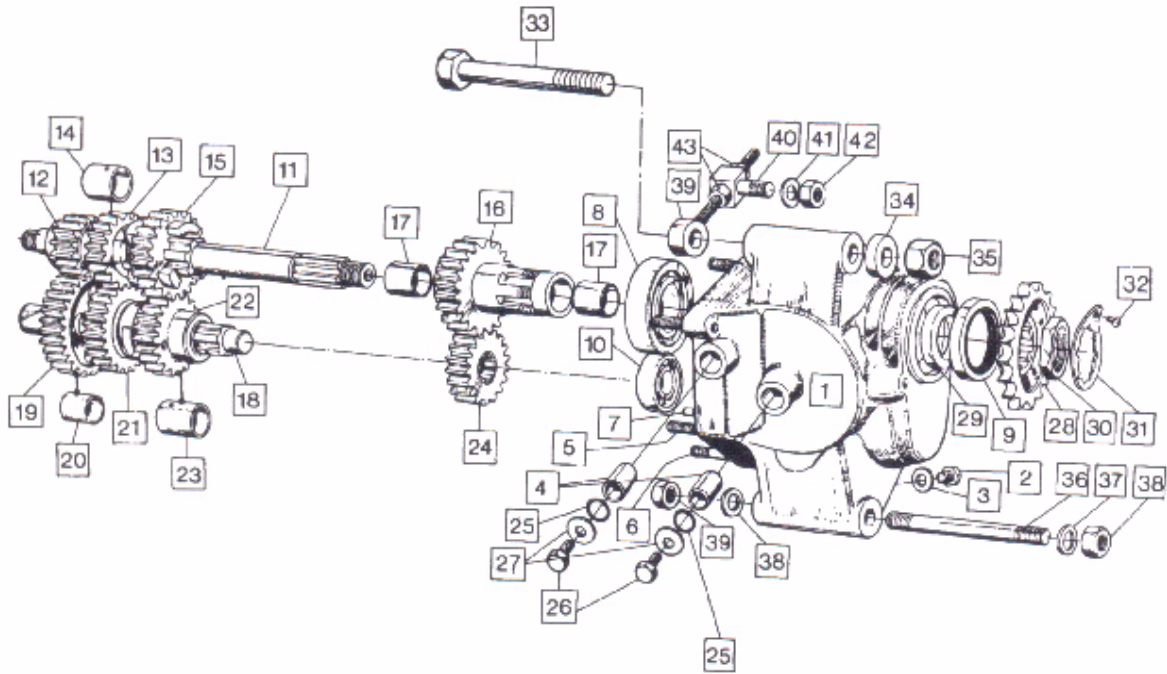

Gearbox: Shell, Gear Cluster, Mounting Bolts, Adjuster and Countershaft Sprockets

Gearbox: Shell, Gear Cluster, Mounting Bolts, Adjuster and Countershaft Sprockets

Plate No.	Part No.	Description	Qty.	Bin No.	Price
1	060808	Gearbox Shell with Bushes and Studs	1	.....	.....
2	040138	Drain Bolt	1	.....	.....
3	000200	Drain Bolt Washer	1	.....	.....
4	040056	Bush, Quadrant and Cam Spindle	2	.....	.....
5	040064	Stud for Inner Case	2	.....	.....
6	000271	Stud for Inner Case	5	.....	.....
7	000577	Dowel	2	.....	.....
8	040098	Sleeve Gear Bearing	1	.....	.....
9	040132	Sleeve Gear Bearing Oil Seal	1	.....	.....
10	040100	Layshaft Bearing	1	.....	.....
11	060384	Mainshaft	1	.....	.....
12	040026	Mainshaft 1st Gear	1	.....	.....
13	040418	Mainshaft 2nd Gear	1	.....	.....
14	040048	Mainshaft 2nd Gear Bush	1	.....	.....
15	040635	Mainshaft 3rd Gear	1	.....	.....
16	061057	Sleeve Gear	1	.....	.....
17	040062	Sleeve Gear Bush	2	.....	.....
18	040025	Layshaft	1	.....	.....
19	040115	Layshaft 1st Gear with Bush	1	.....	.....
20	040046	Layshaft 1st Gear Bush	1	.....	.....
21	040019	Layshaft 2nd Gear	1	.....	.....
22	040634	Layshaft 3rd Gear	1	.....	.....
23	040047	Layshaft 3rd Gear Bush	1	.....	.....
24	061058	Layshaft 4th Gear	1	.....	.....
25	040129	'O' Ring	2	.....	.....
26	040136	Spindle Bolt	2	.....	.....
27	000174	Spindle Bolt Washer	2	.....	.....
28	040480	Countershaft Sprocket (19T)	1	.....	.....
28	060931	Countershaft Sprocket (20T)	Available	.....	.....
28	060721	Countershaft Sprocket (21T)	Available	.....	.....
28	060759	Countershaft Sprocket (22T)	Available	.....	.....
28	063420	Countershaft Sprocket (23T)	Available	.....	.....
28	063421	Countershaft Sprocket (24T)	Available	.....	.....
29	040131	Countershaft Sprocket Spacer	1	.....	.....
30	040070	Countershaft Sprocket Nut	1	.....	.....
31	040076	Countershaft Sprocket Nut Lock Washer	1	.....	.....
32	000450	Countershaft Sprocket Nut Lock Screw	1	.....	.....
33	062653	Gearbox Top Bolt	1	.....	.....
34	030023	Gerbox Top Bolt Spacer	1	.....	.....
35	062656	Gearbox Top Bolt Nut	1	.....	.....
36	060597	Gearbox Pivot Stud	1	.....	.....
37	000008	Gearbox Pivot Stud Washer	2	.....	.....
38	060625	Gearbox Pivot Stud Nut	2	.....	.....
39	062654	Gearbox Adjuster	1	.....	.....
40	062657	Gearbox Adjuster Crosshead	1	.....	.....
41	26076	Gearbox Adjuster Crosshead Washer	1	.....	.....
42	21998	Gearbox Adjuster Crosshead Nut	1	.....	.....
43	28681	Gearbox Adjuster Nut	2	.....	.....