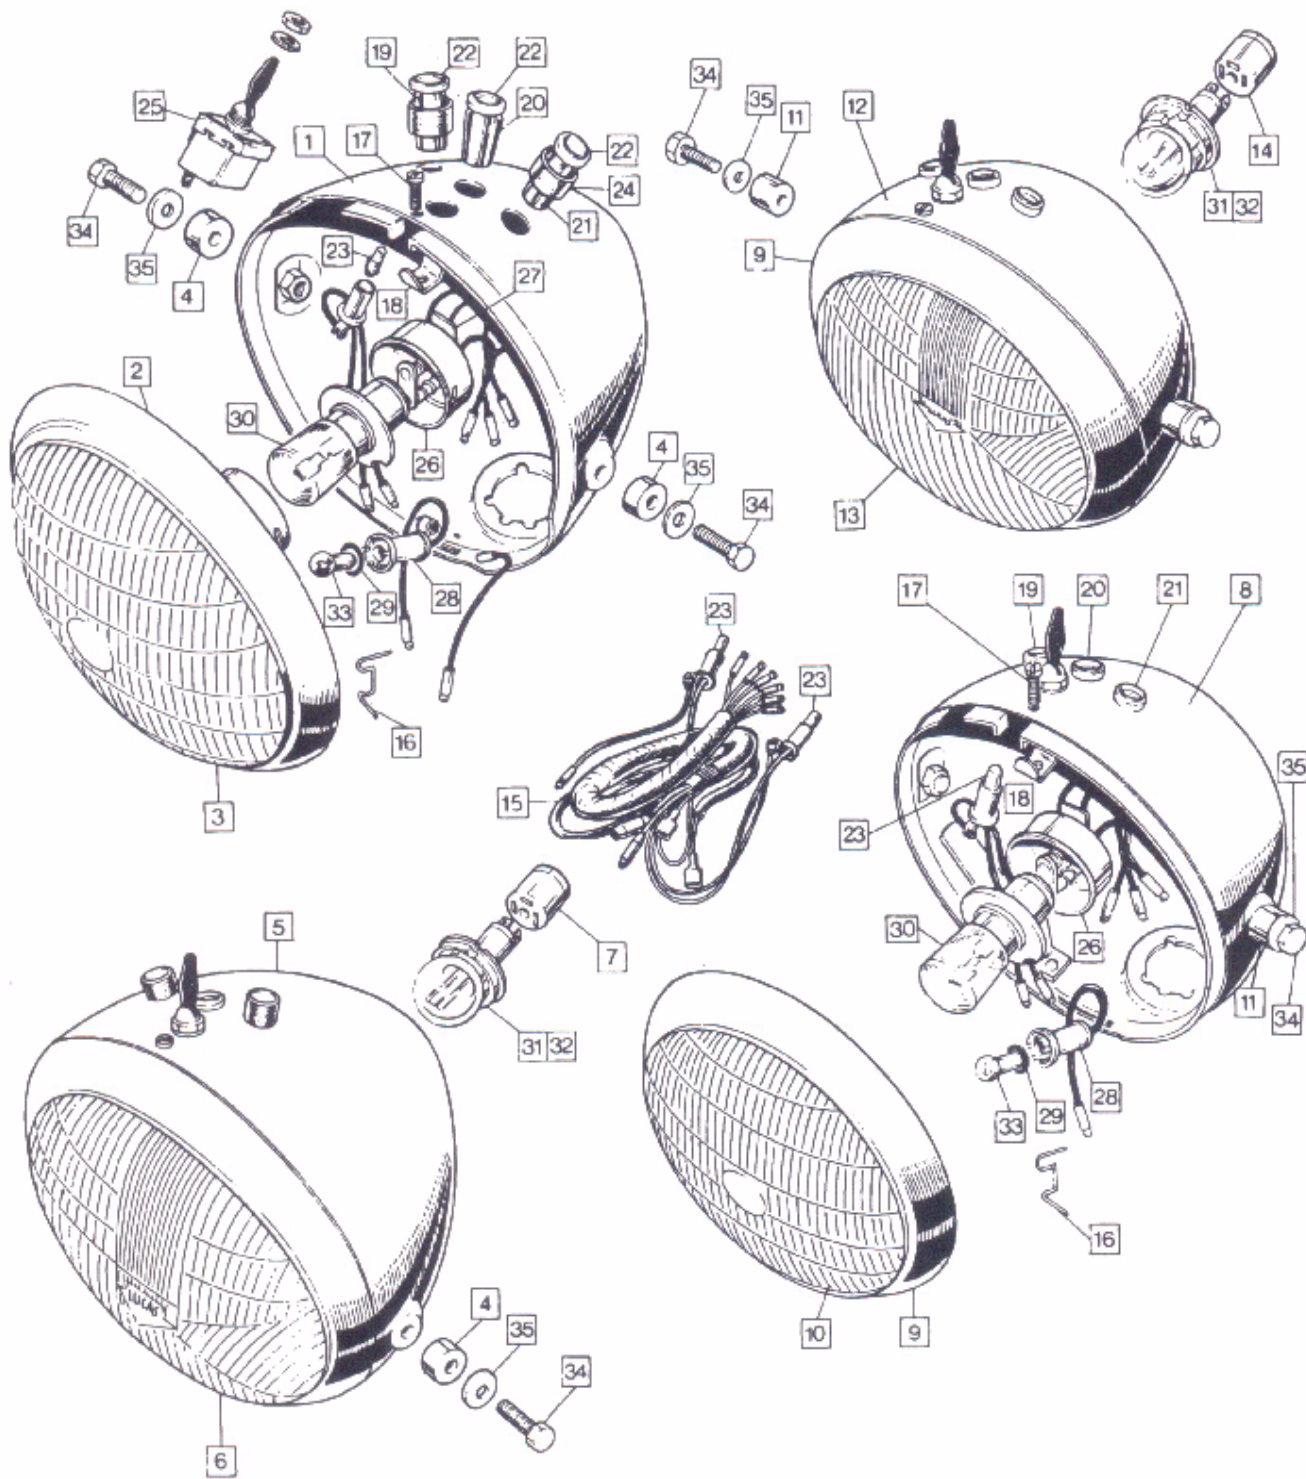

Head Lights

GROUP
Head Lights 26

Plate No.	Part No.	Description	Qty.	Bin No.	Price
HEADLAMP – FASTBACK, FASTBACK L.R. ROADSTER, INTERPOL, INTERSTATE					
1	60279	Headlamp SS700P	1	.....	.....
2	553248	Rim	1	.....	.....
3	54525927	Light Unit	1	.....	.....
4	062035	Spacer	2	.....	.....
5	60349	Headlamp SS700P Continental/France	1	.....	.....
6	54522680	Light Unit Continental/France	1	.....	.....
7	553738	Adaptor	1	.....	.....
HEADLAMP, HI-RIDER					
8	60280	Headlamp MCH66	1	.....	.....
9	534343	Rim	1	.....	.....
10	54525272	Light Unit	1	.....	.....
11	062300	Spacer	2	.....	.....
12	60348	Headlamp MCH66 Continental/France	1	.....	.....
13	54523513	Light Unit Continental/France	1	.....	.....
14	553738	Adaptor	1	.....	.....
HEADLAMP COMPONENTS – COMMON TO MCH66 AND SS700P HEADLAMPS					
15	54960724	Headlamp Harness	1	.....	.....
16	504665	Wire Fixing	6	.....	.....
17	144921	Screw, Rim Fixing	1	.....	.....
18	534296	Plate, Rim Fixing	1	.....	.....
19	54363453	Warning Light Body Amber	1	.....	.....
20	54363454	Warning Light Body Red	1	.....	.....
21	54363455	Warning Light Body Green	1	.....	.....
22	54140331	Sealing Ring, Light Body	3	.....	.....
23	281	Bulb, Warning Light	3	.....	.....
24	54525212	Shield Warning Light	3	.....	.....
25	34660	Lighting Switch	1	.....	.....
26	554602	Bulb Holder Main	1	.....	.....
27	555910	Sleeve, Terminal	1	.....	.....
28	54573590	Bulb Holder Pilot	1	.....	.....
29	554354	Ring, Pilot Bulb Seating	1	.....	.....
30	370	Bulb Main 45/40W	1	.....	.....
31	410	Bulb, Main, Continental 45/40W	1	.....	.....
32	411	Bulb, Main, France 45/40W	1	.....	.....
33	989	Bulb Pilot	1	.....	.....
34	062321	Bolt Headlamp Mounting	2	.....	.....
35	062409	Washer Headlamp Mounting	2	.....	.....