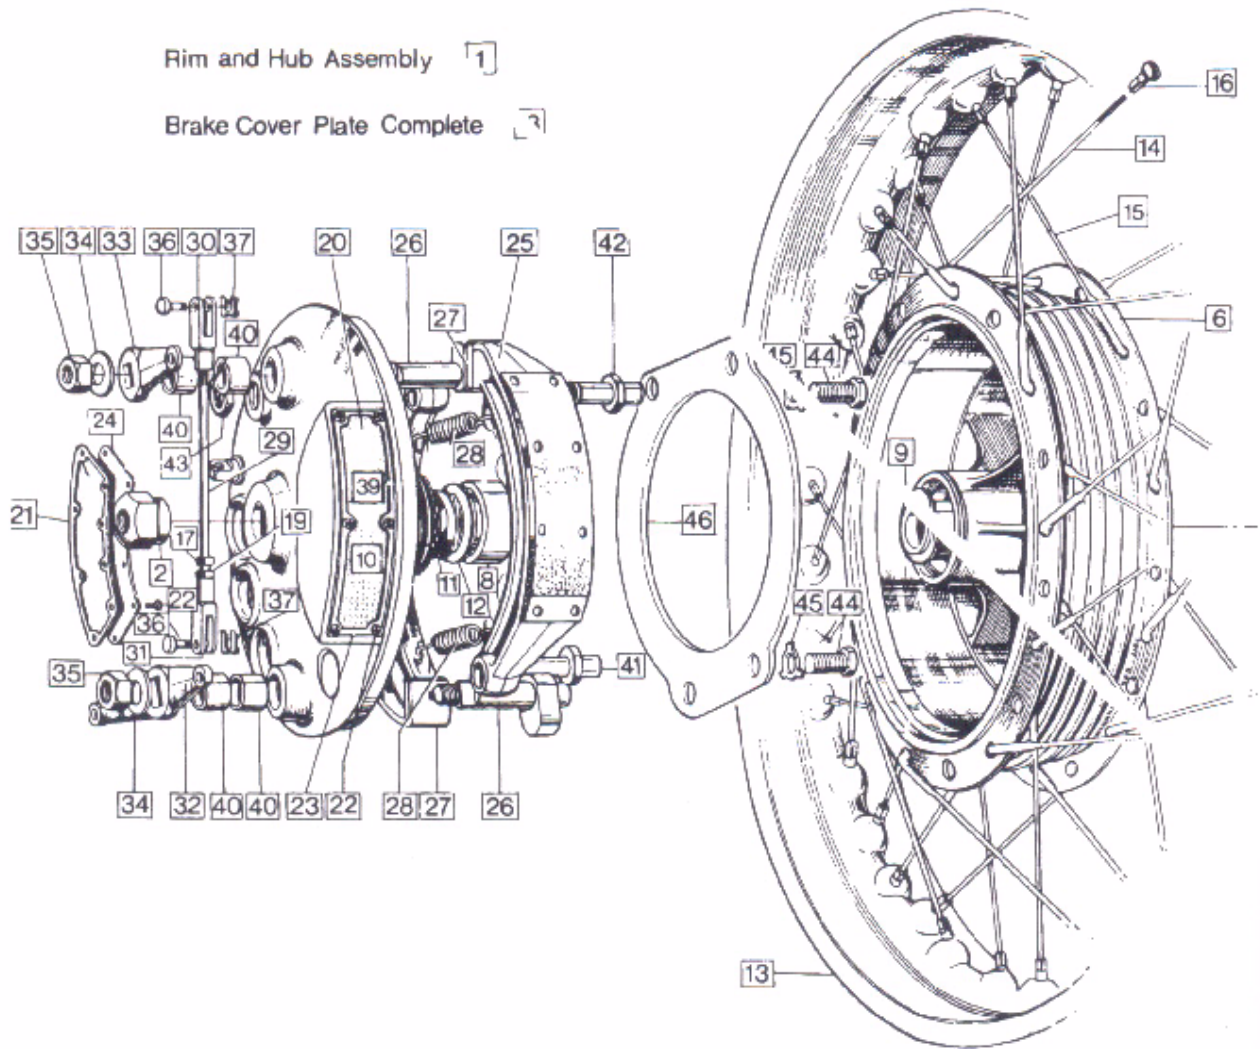

Rim and Hub Assembly [1]

Brake Cover Plate Complete [2]

Front Wheel and Brake (Drum Type)

Front Wheel and Brake (Drum Type) **16**

Plate No.	Part No.	Description	Qty.	Bin No.	Price
1	061578	Rim and Hub Assembly c/w Bearings, Seals, etc.	1	.....	.....
2	060361	Spindle Nut	1	.....	.....
3	060362	Wheel Spindle	1	.....	.....
4	040100	Bearing	1	.....	.....
5	060363	Bearing Lockring	1	.....	.....
6	061577	Hub Shell c/w Bearings, Spacers, etc.	1	.....	.....
7	NM.16783	Spacer	1	.....	.....
8	NM.17721	Bearing, R.H.	1	.....	.....
9	NM.19646	Spacer	1	.....	.....
10	NM.19719	Washer	1	.....	.....
11	NM E6885	Seal	2	.....	.....
12	NM E6889	Washer	1	.....	.....
13	NM.18350	Rim WM2 - 19	1	.....	.....
14	062525	Spoker, Inner	20	.....	.....
15	062526	Spoke, Outer	20	.....	.....
16	021693	Spoke Nipple	40	.....	.....
17	033057	Nut	1	.....	.....
18	063281	Cover Plate Complete (includes shoes, etc.)	1	.....	.....
19	063280	Cover Plate with Bushes, Gauzes, etc.	1	.....	.....
20	060020	Inlet Gauze	1	.....	.....
21	060021	Exit Gauze	1	.....	.....
22	060787	Air Scoop Screw	14	.....	.....
23	060789	Air Inlet Cover	1	.....	.....
24	060845	Air Exit Cover	1	.....	.....
25	060006	Brake Shoe c/w Lining	2	.....	.....
26	063272	Expander	1	.....	.....
27	060013	Slipper	2	.....	.....
28	060014	Brake Shoe Spring	2	.....	.....
29	060015	Tie Rod	1	.....	.....
30	060018	Yoke (L.H. Thread)	1	.....	.....
31	060019	Yoke (R.H. Thread)	1	.....	.....
32	060025	Long Expander Lever	1	.....	.....
33	060027	Short Expander Lever	1	.....	.....
34	000010	Washer	2	.....	.....
35	060029	Expander Lever Nut	2	.....	.....
36	060552	Cable Pin	3	.....	.....
37	060553	Spring Clip	3	.....	.....
38	NM.18551	Dust Cover	1	.....	.....
39	NM E5944A	Washer	AR	.....	.....
40	NM 19680	Expander Bush	4	.....	.....
41	063273	Pivot Pin	1	.....	.....
42	063274	Pivot Pin/Torque Stop Pin	1	.....	.....
43	060005	Nut	2	.....	.....
44	26484	Bolt	2	.....	.....
45	060395	Tab Washer	2	.....	.....
46	063275	Support Plate	1	.....	.....