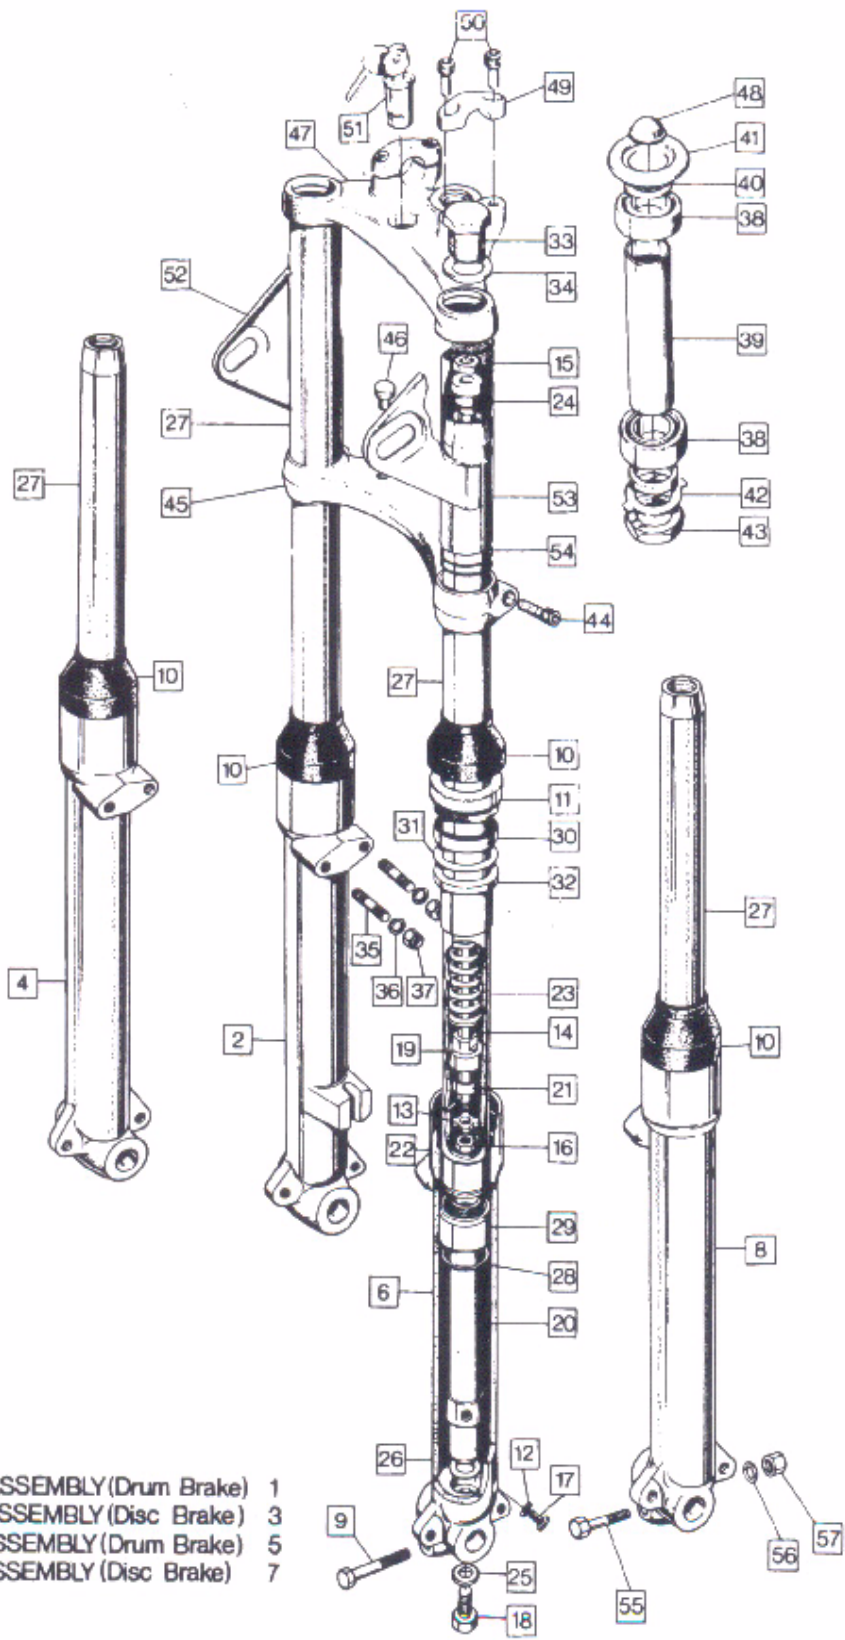

**Front Forks, Steering Lock,
Steering Head Bearings**

Front Forks, Steering Lock, Steering Head Bearings

14

Plate No.	Part No.	Description	Qty.	Bin No.	Price
1	061564	Right Hand Leg Assembly (Drum Brake)	1	.....	.....
2	060352	Right Hand Slider (Drum Brake)	1	.....	.....
3	062456	Right Hand Leg Assembly (Disc Brake)	1	.....	.....
4	063316	Right Hand Slider (Disc Brake)	1	.....	.....
5	061563	Left Hand Leg Assembly (Drum Brake)	1	.....	.....
6	060351	Left Hand Slider (Drum Brake)	1	.....	.....
7	062533	Left Hand Leg Assembly (Disc Brake)	1	.....	.....
8	063318	Left Hand Slider (Disc Brake)	1	.....	.....
9	062465	Pinch Bolt	1	.....	.....
10	061115	Gaiter	2	.....	.....
11	061137	Collar	2	.....	.....
12	000203	Washer	2	.....	.....
13	030584	Damper Rod Seat	2	.....	.....
14	060346	Damper Rod	2	.....	.....
15	060347	Damper Rod Cap Nut	2	.....	.....
16	060348	Damper Rod Locknut	2	.....	.....
17	060354	Slider Drain Plug	2	.....	.....
18	060359	Damper Tube Anchor Bolt	2	.....	.....
19	061347	Damper Tube Cap	2	.....	.....
20	061888	Damper Tube	2	.....	.....
21	NM.14118B	Damper Valve	2	.....	.....
22	NM.14119	Damper Valve Stop Pin	2	.....	.....
23	NM.18813	Fork Spring	2	.....	.....
24	NM.25003	Fork Spring Locating Bush	2	.....	.....
25	NMT1009	Damper Tube Anchor Bolt Washer	2	.....	.....
26	NMT814	Damper Tube Anchor Bolt Washer	2	.....	.....
27	061114	Main Tube	2	.....	.....
28	NM.14298	Fork Tube Bush Circlip	2	.....	.....
29	NMT.1048	Fork Tube Bush	2	.....	.....
30	NM.17713	Oil Seal	2	.....	.....
31	NMT1049	Oil Seal Washer	2	.....	.....
32	NMT1055	Fork Tube Guide Bush	2	.....	.....
33	060345	Fork Tube Top Bolt	2	.....	.....
34	NMT320	Washer	2	.....	.....
35	063189	Stud	4	.....	.....
36	000012	Washer	4	.....	.....
37	060355	Nut	4	.....	.....
38	0700099	Steering Head Bearing	2	.....	.....
39	0700100	Bearing Spacer	1	.....	.....
40	NM.17429	Washer	1	.....	.....
41	NM.15628	Cover	1	.....	.....
42	061912	Washer	1	.....	.....
43	0700101	Nut	1	.....	.....
44	061911	Socket Screw	2	.....	.....
45	061916	Lower Yoke	1	.....	.....
46	062332	Plug for Lower Yoke	2	.....	.....
47	061915	Upper Yoke with Stem	1	.....	.....
48	062305	Stem Blanking Plug	1	.....	.....
49	NM.19021A	Clip	2	.....	.....
50	060333	Screw	4	.....	.....
51	030175	Lock/Keys	1	.....	.....
52	062028	Right Hand Headlamp Bracket and Top Cover	1	.....	.....
53	062029	Left Hand Headlamp Bracket and Top Cover	1	.....	.....
54	061900	'O' Ring	6	.....	.....
55	22688/2	Bolt	1	.....	.....
56	000011	Washer	1	.....	.....
57	27815	Nut	1	.....	.....