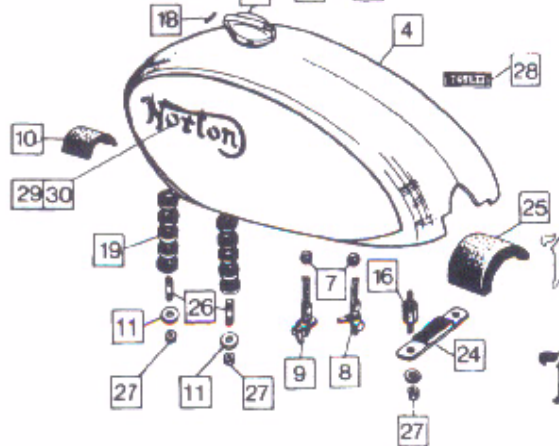

Norton
Norton

Gas Tanks

Plate No.	Part No.	Description	Qty.	Bin No.	Price
GLASS FIBRE GAS TANKS					
1	062025/8	*Tank, Fastback, British Racing Green	1	.....	.....
1	062025/7	*Tank, Fastback, Solid Signal Red	1	.....	.....
1	062025/4	*Tank, Fastback, Fireflake Royal Blue	1	.....	.....
1	062025/2	*Tank, Fastback, Fireflake Golden Bronze	1	.....	.....
2	062026/4	*Tank, Roadster, Fireflake Royal Blue	1	.....	.....
2	062026/6	*Tank, Roadster, Solid Canary Yellow	1	.....	.....
2	062026/7	*Tank, Roadster, Solid Signal Red	1	.....	.....
2	062026/9	*Tank, Roadster, Black with lining	1	.....	.....
2	062026/10	*Tank, Roadster, Solid Signal Orange	1	.....	.....
2	062026/2	*Tank, Roadster, Fireflake Golden Bronze	1	.....	.....
2	062026/3	*Tank, Roadster, Fireflake Roman Purple	1	.....	.....
3	062371/6	*Tank, Hirider, Solid Canary Yellow	1	.....	.....
3	062371/11	*Tank, Hirider, Solid Tangerine	1	.....	.....
4	063173/9	*Tank, Interstate, Black/Gold lining	1	.....	.....
4	063173/14	*Tank, Intersate, Blue/Silver lining	1	.....	.....
*All the above are less decals					
STEEL GAS TANKS					
2A	062701/4	*Tank, Roadster, Fireflake Royal Blue	1	.....	.....
2A	062701/6	*Tank, Roadster, Solid Canary Yellow	1	.....	.....
2A	062701/7	*Tank, Roadster, Solid Signal Red	1	.....	.....
2A	062701/9	*Tank, Roadster, Black with lining	1	.....	.....
2A	062701/10	*Tank, Roadster, Solid Signal Orange	1	.....	.....
2A	063156/2	*Tank, Roadster, Fireflake Golden Bronze	1	.....	.....
2A	063156/3	*Tank, Roadster, Fireflake Roman Purple	1	.....	.....
4A	063394/9	*Tank, Interstate, Black/Gold lining	1	.....	.....
4A	063394/14	*Tank, Interstate, Blue/Silver lining	1	.....	.....
4A	063394/15	*Tank, Interstate, Red	1	.....	.....
5	061764/1	*Tank, Interpol, White (with recess)	1	.....	.....
6	062224/1	*Tank, Interpol, Black (with top pommels)	1	.....	.....
*All the above are less decals and fittings					
GAS TANK FITTINGS					
7	000183	Tap Washer	2	.....	.....
8	031746	Tap Reserve	1	.....	.....
9	033155	Tap	1	.....	.....
10	026359	Thin Rubber	1	.....	.....
11	014999	Washer	2	.....	.....
12	060498	Ring, Tank Fixing	1	.....	.....
13	013325	Filler Cap - Interpol Models	1	.....	.....
14	060797	Nyloc Nut	2	.....	.....
15	062567	Thick Rubber	1	.....	.....
16	060622	Mounting	2	.....	.....
17	060681	Filler Cap - all except Interpol	1	.....	.....
18	060882	Pin, Filler Cap - all except Interpol	1	.....	.....
19	060648	Front Rubber	8 or 12	.....	.....
20	060359	Rear Bolt	2	.....	.....
21	000011	Washer	2	.....	.....
22	062367	Strap, Hi-Rider Model	1	.....	.....
23	063121	Fixing Strap, Steel Tanks	1	.....	.....
24	063239	Fixing Strap, Interstate	1	.....	.....
25	063204	Thick Rubber	1	.....	.....
26	063215	Stud, Tank Fixing	2	.....	.....
27	063123	Nut, Nyloc	4	.....	.....
DECALS					
28	009195	Decal "Reserve"	1	.....	.....
29	062021	Decal "Norton" Gold/Black Edge	2	.....	.....
30	062022	Decal "Norton" All Black	2	.....	.....
31	063179	Decal "Norton" Silver/Black Edge	2	.....	.....