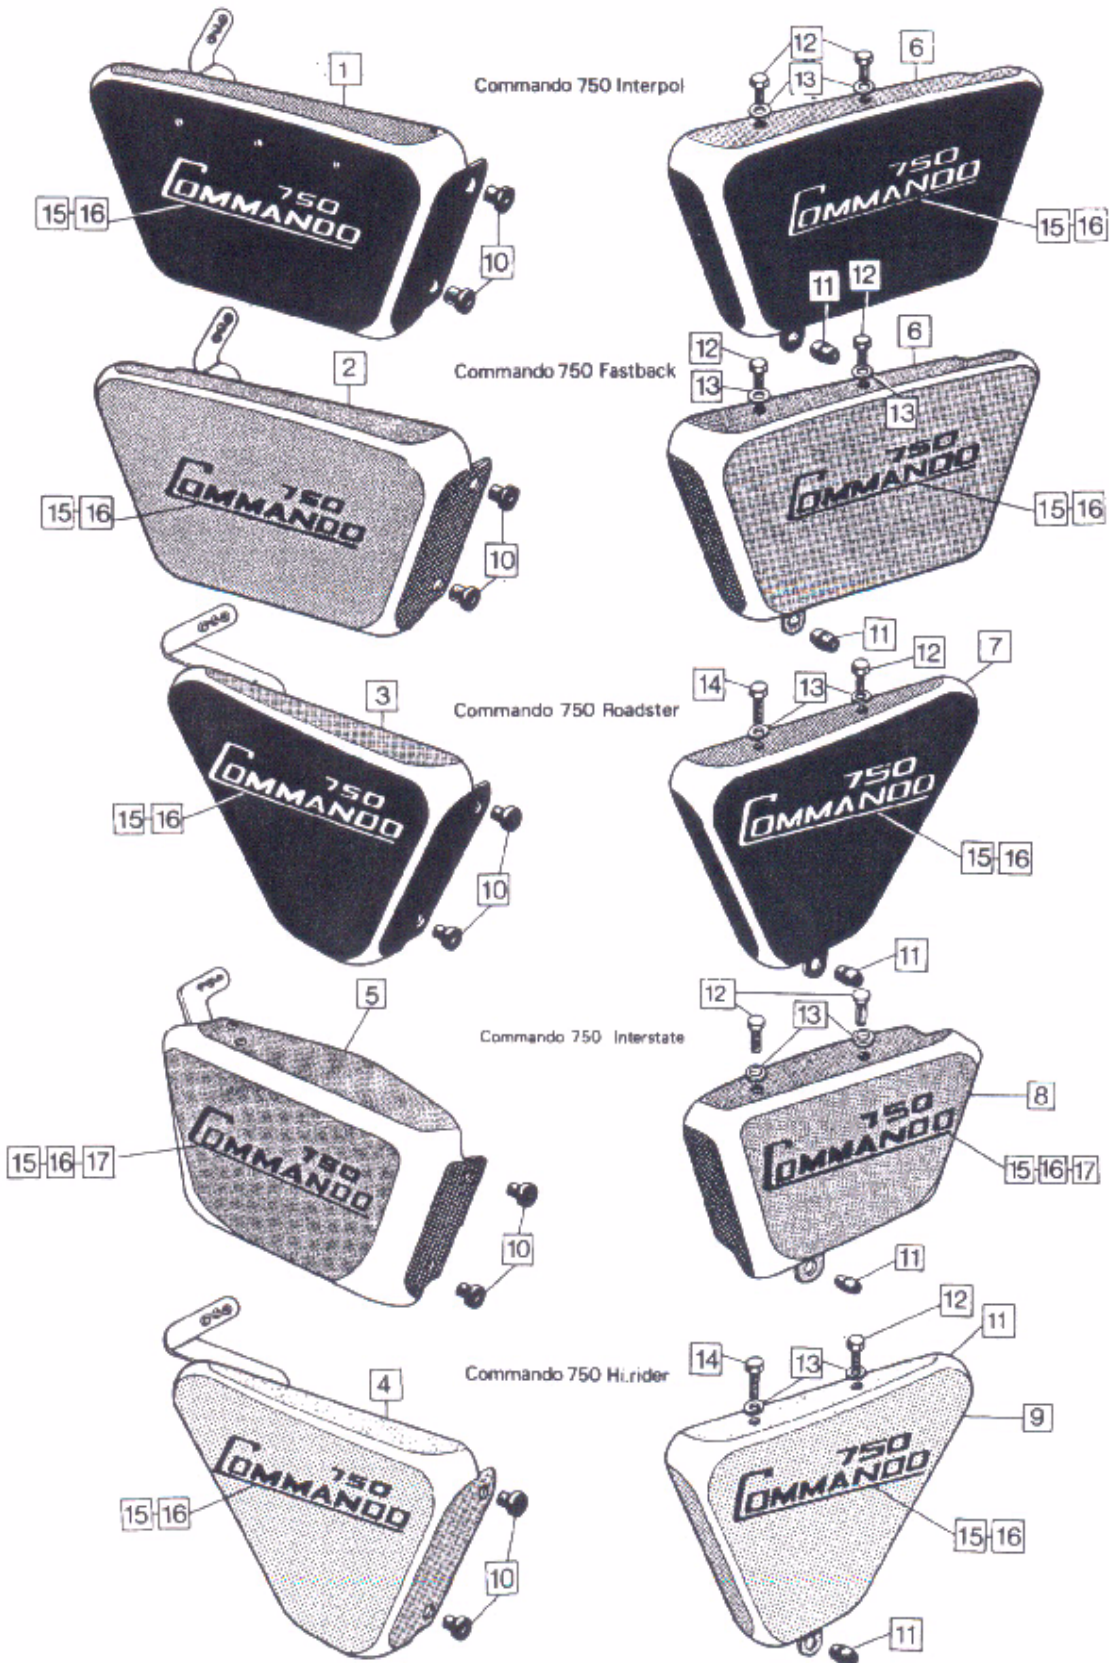

Side Covers, Accessory Covers

Side Covers, Accessory Covers

Plate No.	Part No.	Description	Qty.	Bin No.	Price
L.H. ACCESSORY COVER—GLASS FIBRE—LESS DECAL					
1	062227/9	Accessory Cover Interpol—Black	1	.....	.....
2	061785/9	Accessory Cover Fastback—Black	1	.....	.....
3	061687/4	Accessory Cover Roadster—Fireflake Royal Blue	1	.....	.....
3	061787/6	Accessory Cover Roadster—Solid Canary Yellow	1	.....	.....
3	061687/7	Accessory Cover Roadster—Solid Signal Red	1	.....	.....
3	061687/9	Accessory Cover Roadster—Black	1	.....	.....
3	061687/10	Accessory Cover Roadster—Solid Signal Orange	1	.....	.....
3	061687/2	Accessory Cover Roadster—Fireflake Golden Bronze	1	.....	.....
3	061687/3	Accessory Cover Roadster—Fireflake Roman Purple	1	.....	.....
4	061687/11	Accessory Cover Hi Rider—Tangerine	1	.....	.....
5	063176/9	Accessory Cover Interstate—Black	1	.....	.....
5	063176/14	Accessory Cover Interstate—Blue	1	.....	.....
L.H. ACCESSORY COVER—STEEL—LESS DECAL					
3	063503/4	Accessory Cover Roadster—Fireflake Royal Blue	1	.....	.....
3	063503/6	Accessory Cover Roadster—Solid Canary Yellow	1	.....	.....
3	063503/7	Accessory Cover Roadster—Solid Signal Red	1	.....	.....
3	063503/9	Accessory Cover Roadster—Black	1	.....	.....
3	063503/10	Accessory Cover Roadster—Solid Signal Orange	1	.....	.....
3	063503/2	Accessory Cover Roadster—Fireflake Golden Bronze	1	.....	.....
3	063503/3	Accessory Cover Roadster—Fireflake Roman Purple	1	.....	.....
5	063505/9	Accessory Cover Interstate—Black	1	.....	.....
5	063505/14	Accessory Cover Interstate—Blue	1	.....	.....
5	063505/15	Accessory Cover Interstate—Red	1	.....	.....
R.H. SIDE COVER—GLASS FIBRE—LESS DECAL					
6	061675/9	Side Cover Interpol—Fastback—Black	1	.....	.....
7	061693/2	Side Cover Roadster—Fireflake Golden Bronze	1	.....	.....
7	061693/3	Side Cover Roadster—Fireflake Roman Purple	1	.....	.....
7	061693/4	Side Cover Roadster—Fireflake Royal Blue	1	.....	.....
7	061693/6	Side Cover Roadster/Hi Rider—Solid Canary Yellow	1	.....	.....
7	061693/7	Side Cover Roadster—Solid Signal Red	1	.....	.....
7	061693/9	Side Cover Roadster—Black	1	.....	.....
7	061693/10	Side Cover Roadster—Solid Signal Orange	1	.....	.....
8	063177/9	Side Cover Interstate—Black	1	.....	.....
8	063177/14	Side Cover Interstate—Blue	1	.....	.....
9	061693/11	Side Cover Hi Rider—Tangerine	1	.....	.....
R.H. SIDE COVER—STEEL—LESS DECAL					
7	063504/2	Side Cover Roadster—Fireflake Golden Bronze	1	.....	.....
7	063504/3	Side Cover Roadster—Fireflake Roman Purple	1	.....	.....
7	063504/4	Side Cover Roadster—Fireflake Royal Blue	1	.....	.....
7	063504/6	Side Cover Roadster—Solid Canary Yellow	1	.....	.....
7	063504/7	Side Cover Roadster—Solid Signal Red	1	.....	.....
7	063504/9	Side Cover Roadster—Black	1	.....	.....
7	063504/10	Side Cover Roadster—Solid Signal Orange	1	.....	.....
8	063506/9	Side Cover Interstate—Black	1	.....	.....
8	063506/14	Side Cover Interstate—Blue	1	.....	.....
8	063506/15	Side Cover Interstate—Red	1	.....	.....
COVER FITTINGS					
10	061206	Grommet	2	.....	.....
11	061686	Grommet	1	.....	.....
12	060327	Bolt	2	.....	.....
13	000012	Washer	2	.....	.....
14	0700117	Long Bolt (Roadster/Hi Rider)	1	.....	.....
DECALS (TRANSFERS) ALL MODELS					
15	062019	Decal 750 Commando (Gold/Black Edging)	AR	.....	.....
16	062020	Decal 750 Commando (All Black)	AR	.....	.....
17	063184	Decal 750 Commando (Silver/Black Edging)	AR	.....	.....