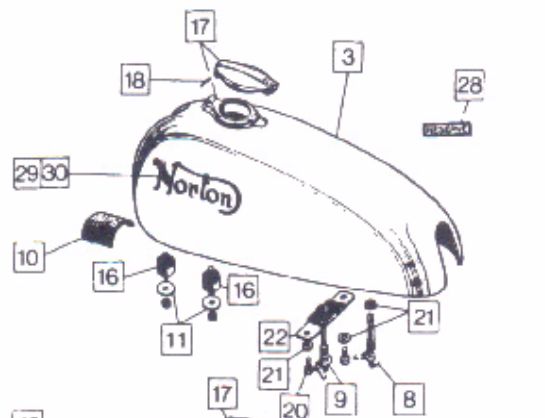

Norton
Norton

Gas Tanks

Plate No.	Part No.	Description	Qty.	Bin No.	Price
GLASS FIBRE GAS TANKS					
1	062025/8	*Tank, Fastback, British Racing Green	1	.....	.....
1	062025/7	*Tank, Fastback, Solid Signal Red	1	.....	.....
1	062025/4	*Tank, Fastback, Fireflake Royal Blue	1	.....	.....
1	062025/2	*Tank, Fastback, Fireflake Golden Bronze	1	.....	.....
2	062026/4	*Tank, Roadster, Fireflake Royal Blue	1	.....	.....
2	062026/6	*Tank, Roadster, Solid Canary Yellow	1	.....	.....
2	062026/7	*Tank, Roadster, Solid Signal Red	1	.....	.....
2	062026/9	*Tank, Roadster, Black with lining	1	.....	.....
2	062026/10	*Tank, Roadster, Solid Signal Orange	1	.....	.....
2	062026/2	*Tank, Roadster, Fireflake Golden Bronze	1	.....	.....
2	062026/3	*Tank, Roadster, Fireflake Roman Purple	1	.....	.....
3	062371/6	*Tank, Hirider, Solid Canary Yellow	1	.....	.....
3	062371/11	*Tank, Hirider, Solid Tangerine	1	.....	.....
4	063173/9	*Tank, Interstate, Black/Gold lining	1	.....	.....
4	063173/14	*Tank, Intersate, Blue/Silver lining	1	.....	.....
*All the above are less decals					
STEEL GAS TANKS					
2A	062701/4	*Tank, Roadster, Fireflake Royal Blue	1	.....	.....
2A	062701/6	*Tank, Roadster, Solid Canary Yellow	1	.....	.....
2A	062701/7	*Tank, Roadster, Solid Signal Red	1	.....	.....
2A	062701/9	*Tank, Roadster, Black with lining	1	.....	.....
2A	062701/10	*Tank, Roadster, Solid Signal Orange	1	.....	.....
2A	063156/2	*Tank, Roadster, Fireflake Golden Bronze	1	.....	.....
2A	063156/3	*Tank, Roadster, Fireflake Roman Purple	1	.....	.....
4A	063394/9	*Tank, Interstate, Black/Gold lining	1	.....	.....
4A	063394/14	*Tank, Interstate, Blue/Silver lining	1	.....	.....
4A	063394/15	*Tank, Interstate, Red	1	.....	.....
5	061764/1	*Tank, Interpol, White (with recess)	1	.....	.....
6	062224/1	*Tank, Interpol, Black (with top pommels)	1	.....	.....
*All the above are less decals and fittings					
GAS TANK FITTINGS					
7	000183	Tap Washer	2	.....	.....
8	031746	Tap Reserve	1	.....	.....
9	033155	Tap	1	.....	.....
10	026359	Thin Rubber	1	.....	.....
11	014999	Washer	2	.....	.....
12	060498	Ring, Tank Fixing	1	.....	.....
13	013325	Filler Cap - Interpol Models	1	.....	.....
14	060797	Nyloc Nut	2	.....	.....
15	062567	Thick Rubber	1	.....	.....
16	060622	Mounting	2	.....	.....
17	060681	Filler Cap - all except Interpol	1	.....	.....
18	060882	Pin, Filler Cap - all except Interpol	1	.....	.....
19	060648	Front Rubber	8 or 12	.....	.....
20	060359	Rear Bolt	2	.....	.....
21	000011	Washer	2	.....	.....
22	062367	Strap, Hi-Rider Model	1	.....	.....
23	063121	Fixing Strap, Steel Tanks	1	.....	.....
24	063239	Fixing Strap, Interstate	1	.....	.....
25	063204	Thick Rubber	1	.....	.....
26	063215	Stud, Tank Fixing	2	.....	.....
27	063123	Nut, Nyloc	4	.....	.....
DECALS					
28	009195	Decal "Reserve"	1	.....	.....
29	062021	Decal "Norton" Gold/Black Edge	2	.....	.....
30	062022	Decal "Norton" All Black	2	.....	.....
31	063179	Decal "Norton" Silver/Black Edge	2	.....	.....